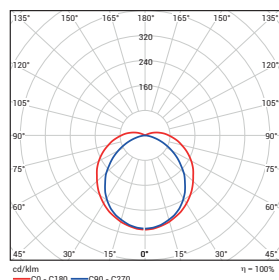

Electrical characteristics

Connection	3/5 pole push wire terminal block
THD	< 10% full load

Photometrical characteristics

SDCM	< 3
------	-----

Functional characteristics

Lifetime	L80B50 50,000 hours at 25°C
Guarantee	5 years
Fire protection	Flammability (UL94): V2 Glow wire test (EN 60695-2-11): 850°