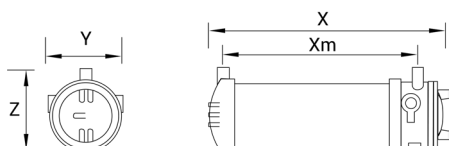

¹ In emergency versions maximum power consumption increases in 4W during battery charging, which is approximately 5% of the time that luminaire is on. The rest of the time power consumption is as indicated.

Dimensions and logistics

Description	X	Xm	Y	Z					
	mm	mm	mm	mm	L x W x H mm	Pcs./Box	Box ²	Groupage Pcs./Euro pallet	Double pallet Pcs./Euro pallet
KRATEX HE 600...	750	640	157	197	780 x 240 x 180	1	6.6	48	32 + 32
KRATEX HE 1200...	1360	1250	157	197	1390 x 240 x 180	1	11.6	24	16 + 16

² Weight in EB versions: +0.6KG and in 3x2.5 versions: +0.1KG
Please check with our Back Office to confirm logistic data

Accessories

10078101	Eye bolts, 2 units
10078102	Fixing omegas, 2 units
10078104	Brass double-sealed EX cable gland seals for armoured cable 3/4 NPT, 1 unit