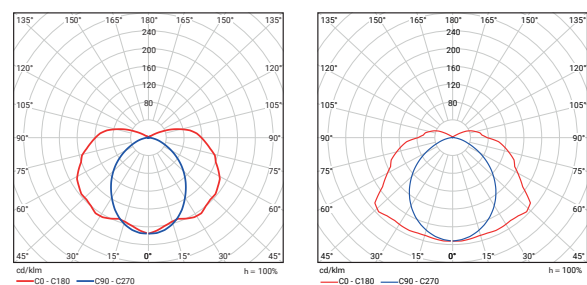

Electrical characteristics

Connection	3-pole connection strip
------------	-------------------------

Photometrical characteristics

1 TUBE

2 TUBES

PEP T5

Description

FAMILY / MODEL	TUBE TYPE	ELECTRICAL VERSION
> PEP	> 114: 1x14W > 214: 2x14W > 124: 1x24W > 224: 2x24W > 128: 1x28W > 228: 2x28W > 135: 1x35W > 235: 2x35W > 149: 1x49W > 249: 2x49W > 154: 1x54W > 254: 2x54W > 180: 1x80W	> E: electronic (high frequency), non-dimmable ballast