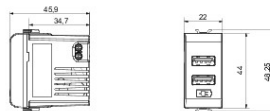

DIMENSIONAL

STANDARDS/APPROVALS

GEWISS S.p.A. Via A. Volta, 1
24069 Cenate Sotto - Bergamo - Italy
tel. +39 035 94 61 11 fax +39 035 94 69 09

www.gewiss.com
sat@gewiss.com
Last update 27/10/2022

Data, measures, designs and pictures are shown only as informative purposes, and could be changed without previous notice