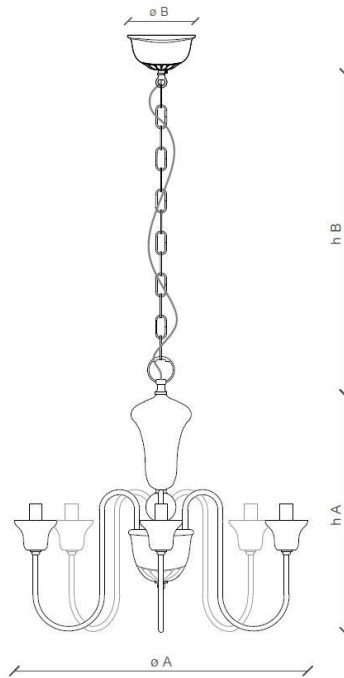

FERROLUCE

handmade light

| | |
|------------|-----------|
| CODE | C270-5 |
| COLLECTION | CLASSIC |
| DATE | 16/04/21 |
| REV. | 00 |
| BRAND | FERROLUCE |

| | |
|------------|--------|
| h A | 17.71" |
| h B | 19.68" |
| ø A | 23.62" |
| ø B | 5.27" |

SAFETY STANDARDS

SPECIFIC INFORMATION

| | | | |
|-------------------------|-------------------|----------------------|---------|
| Height Frame | 17.71" | Socket | 5 x E12 |
| Height Chain | 19.68" (max) | Max Power | 40 Watt |
| Ø mounting plate | 5.27" | U.L. | Yes |
| Ø total | 23.62" | Voltage | 120 |
| Materials | Ceramic and Brass | Weight lbs | 8.59 |
| IP | 20 | Adjustability | Yes |
| Class | I | | |