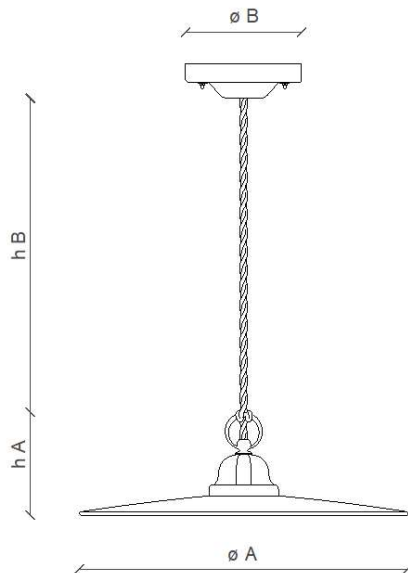

FERROLUCE

handmade light

CODE	C004
COLLECTION	CLASSIC
DATE	11/07/22
REV.	00
BRAND	FERROLUCE

MADE IN ITALY

h A	5.51"
h B	43.3"
Ø A	13.78"
Ø B	4.92"

SAFETY STANDARDS

SPECIFIC INFORMATION

Height A	5.51"	Socket	1 x E26
Height B	43.3" (max)	Max Power	40 Watt
Ø A	13.78"	U.L.	Yes
Ø B	4.92"	Voltage	120
Materials	Iron - Ceramic	Weight lbs	3.53
IP	20	Adjustability	Yes
Class	I		