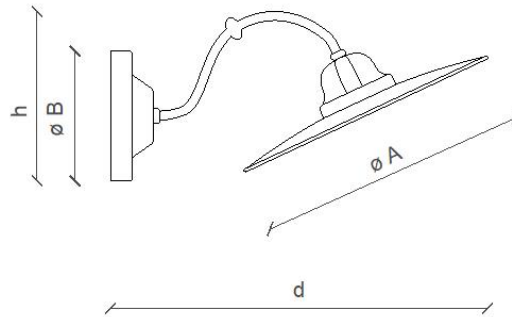

FERROLUCE

handmade light

CODE	C137
COLLECTION	CLASSIC
DATE	01/08/22
REV.	00
BRAND	FERROLUCE

h	6.29"
d	12.59"
Ø A	9.84"
Ø B	4.92"

SAFETY STANDARDS

SPECIFIC INFORMATION

Height	6.29"	Socket	E26
Ø A	9.84"	Max Power	40 Watt
Depth	12.59"	U.L.	Yes
Mounting Plate - ØB	Ø 4.92"	Voltage	120
Material	Ceramic - Brass frame - Iron lampshade	Weight lbs	1.65
IP	20	Adjustability	no
Class	I		