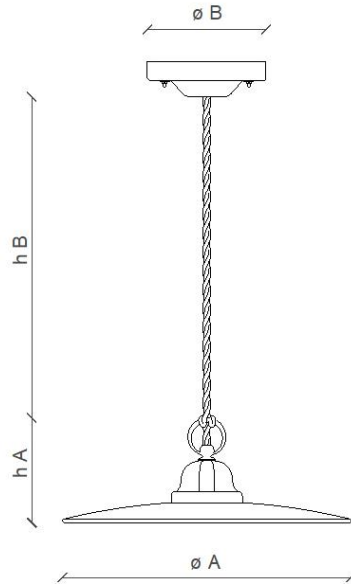

FERROLUCE

handmade light

CODE	C003
COLLECTION	CLASSIC
DATE	11/07/22
REV.	00
BRAND	FERROLUCE

MADE IN ITALY

h A	5.51"
h B	43.3"
Ø A	11.81"
Ø B	4.92"

SAFETY STANDARDS

SPECIFIC INFORMATION

Height A	5.51"	Socket	1 x E26
Height B	43.3" (max)	Max Power	40 Watt
Ø A	11.81"	U.L.	Yes
Ø B	4.92"	Voltage	120
Materials	Iron - Ceramic	Weight lbs	2.75
IP	20	Adjustability	Yes
Class	I		