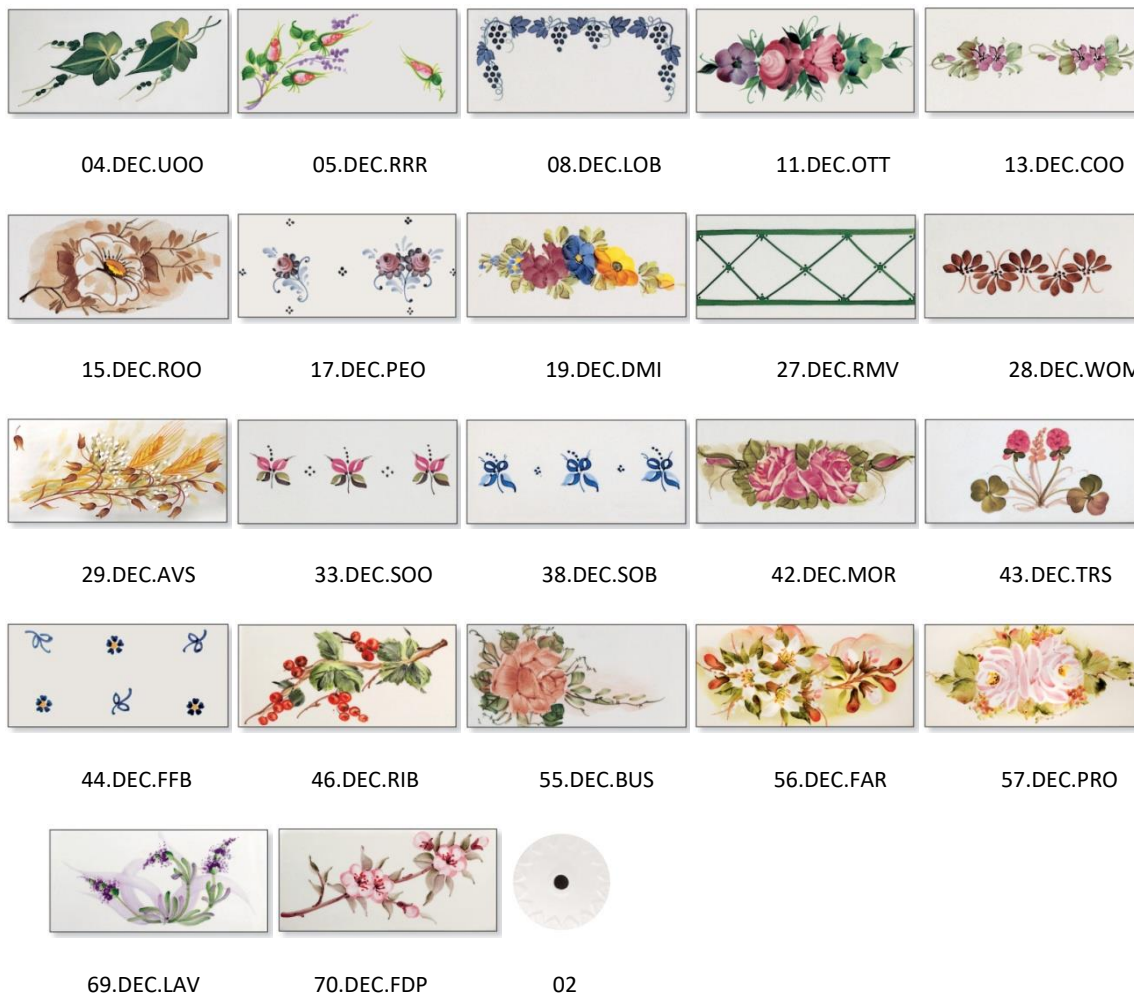

FERROLUCE

handmade light

CODE	C009
COLLECTION	CLASSIC
DATE	11/07/22
REV.	00
BRAND	FERROLUCE

AVAILABLE FINISHES

CERAMIC DECORATIONS

COLOURED OUTLINES