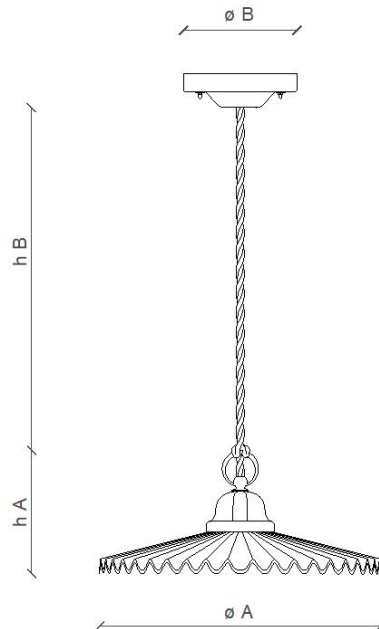

# FERROLUCE

handmade light

CODE	C009
COLLECTION	CLASSIC
DATE	11/07/22
REV.	00
BRAND	FERROLUCE

MADE IN ITALY

<b>h A</b>	5.51"
<b>h B</b>	43.3"
<b>Ø A</b>	16.14"
<b>Ø B</b>	4.92"

## SPECIFIC INFORMATION

<b>Height A</b>	5.51"	<b>Socket</b>	1 x E26
<b>Height B</b>	43.3" (max)	<b>Max Power</b>	40 Watt
<b>Ø A</b>	16.14"	<b>U.L.</b>	Yes
<b>Ø B</b>	4.92"	<b>Voltage</b>	120
<b>Materials</b>	Brass - Ceramic	<b>Weight lbs</b>	7.49
<b>IP</b>	20	<b>Adjustability</b>	Yes
<b>Class</b>	I		