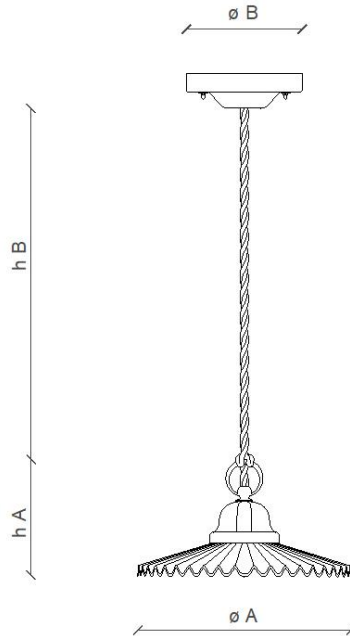

FERROLUCE

handmade light

CODE	C010
COLLECTION	CLASSIC
DATE	11/07/22
REV.	00
BRAND	FERROLUCE

MADE IN ITALY

h A	5.12"
h B	43.3"
Ø A	9.05"
Ø B	4.92"

SAFETY STANDARDS

SPECIFIC INFORMATION

Height A	5.12"	Socket	1 x E26
Height B	43.3" (max)	Max Power	40 Watt
Ø A	9.05"	U.L.	Yes
Ø B	4.92"	Voltage	120
Materials	Brass - Ceramic	Weight lbs	2.86
IP	20	Adjustability	Yes
Class	I		