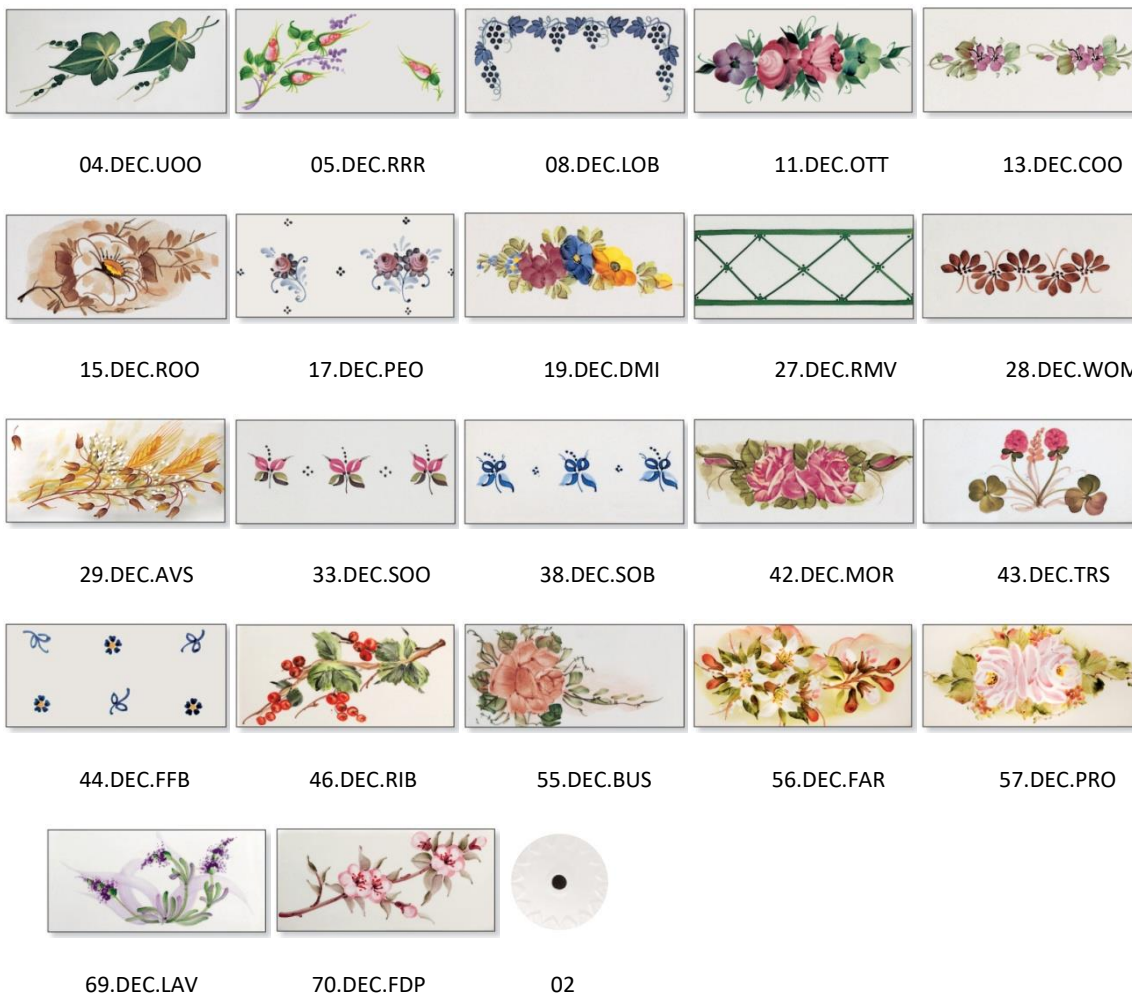

FERROLUCE

handmade light

CODE	C010
COLLECTION	CLASSIC
DATE	11/07/22
REV.	00
BRAND	FERROLUCE

AVAILABLE FINISHES

CERAMIC DECORATIONS

COLOURED OUTLINES