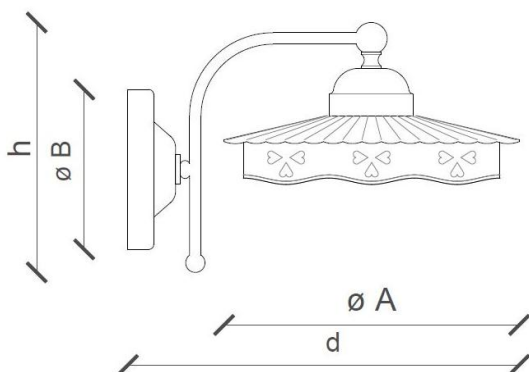

FERROLUCE

handmade light

CODE	C538
COLLECTION	CLASSIC
DATE	29/05/20
REV.	00
BRAND	FERROLUCE

h	8.26"
d	11.81"
Ø A	9.06"
Ø B	4.92"

SAFETY STANDARDS

SPECIFIC INFORMATION

Height	8.26"	Socket	E26
Ø A	9.06"	Max Power	40 Watt
Depth	11.81"	U.L.	Yes
Mounting Plate - ØB	Ø 4.92"	Voltage	120
Material	Ceramic - Brass frame	Weight lbs	2.64
IP	20	Adjustability	no
Class	I		