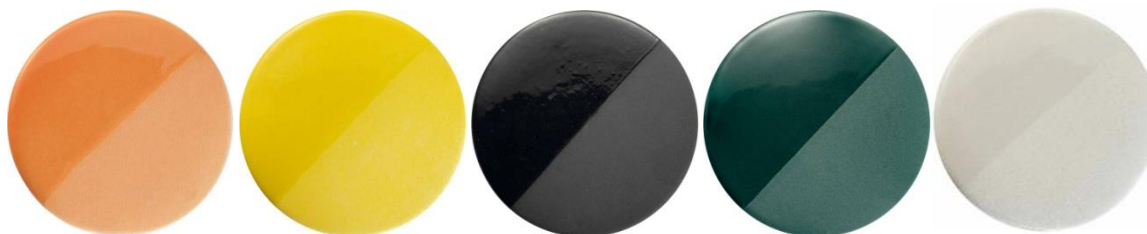

FERROLUCE

handmade light

CODE	C2541
COLLECTION	DECO'
DATE	24/03/22
REV.	01

SCHEDA TECNICA | DATA SHEET

MADE IN ITALY

FINITURE DISPONIBILI | AVAILABLE FINISHES

ARP

GIL

NEC

VEB

BIG

Ferroluce Srl

Production Department : Z.I. - via Armentaressa, 10 - Zip code: 34076 Romans d'Isonzo - Gorizia - ITALIA

Contacts: e-mail info@ferroluce.it - Tel. +39 0481 909541