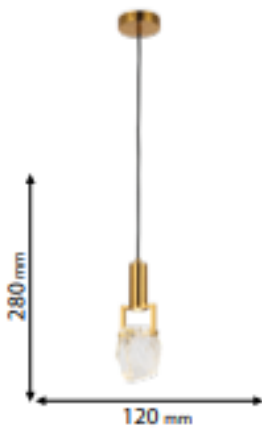

ELMARK[®]

The Brand of Electricity

BRILLIANCE

GENERAL INFORMATION »

- ∴ Input Voltage: 220-240VAC
- ∴ Lamp holder: GU10
- ∴ Material: Iron + Glass
- ∴ Color of the body: Cooper
- ∴ Lamps: Included, LED lamp 3W GU10 on the lamp holder
- ∴ IP Rate: IP20

- ∴ General illumination
- ∴ Domestic applications
- ∴ Home interior

TECHNICAL SPECIFICATION SHEET

PRODUCT DETAILS »

Catalogue number	Description	Colour	Power (W)	Colour temp.	Lumens	Lamp holder
955BRILLIANCE1	Pendant	Cooper	3W	2700K	330Lm	GU10

DIMENSIONS »

Catalogue number	Diameter (mm)	Height (mm)
955BRILLIANCE1	120	280

ADDITIONAL INFORMATION »

Catalogue number		Packing/Box (pcs)
955BRILLIANCE1	3800131248787	1/1