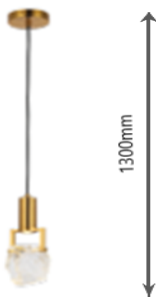

ELMARK[®]

The Brand of Electricity

BRILLIANCE

GENERAL INFORMATION »

- ∴ Input Voltage: 220-240VAC
- ∴ Lamp holder: GU10
- ∴ Material: Iron + Glass
- ∴ Color of the body: Cooper
- ∴ Lamps: Included, LED lamp 3W GU10 on the lamp holder
- ∴ IP Rate: IP20

- ∴ General illumination
- ∴ Domestic applications
- ∴ Home interior

TECHNICAL SPECIFICATION SHEET

PRODUCT DETAILS »

Catalogue number	Description	Colour	Power (W)	Colour temp.	Lumens	Lamp holder
955BRILLIANCE1	Pendant	Cooper	3W	2700K	330Lm	GU10

DIMENSIONS »

Catalogue number	Diameter (mm)	Height (mm)
955BRILLIANCE1	120	280

ADDITIONAL INFORMATION »

Catalogue number		Packing/Box (pcs)
955BRILLIANCE1	3800131248787	1/1