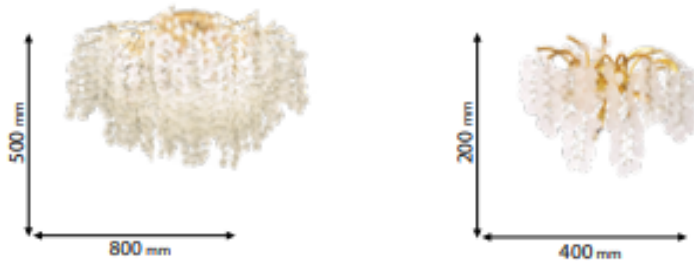

ELMARK[®]

The Brand of Electricity

SERIA AUSTIN

GENERAL INFORMATION »

- ∴ Input Voltage: 220-240VAC
- ∴ Lamp holder: G9
- ∴ Material: Aluminum + Crystals
- ∴ Color of the body: Gold
- ∴ Crystal index: K9
- ∴ Lamps: Not Included, max 11W on lamp holder
- ∴ IP Rate: IP20

DIMENSIONS »

Catalogue number	Diameter (mm)	Height (mm)
955AUSTIN10	800	500
955AUSTIN3W	400	200

ADDITIONAL INFORMATION »

Catalogue number	Barcode	Packing/Box (pcs)
955AUSTIN10	3800131248671	1/1
955AUSTIN3W	3800131248688	1/1