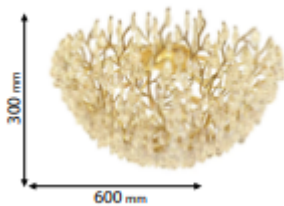

EL[®]MARK

The Brand of Electricity

ROMAN

GENERAL INFORMATION »

- ∴ Input Voltage: 220-240VAC
- ∴ Lamp holder: G9
- ∴ Material: Aluminum + Crystals
- ∴ Color of the body: Gold
- ∴ Crystal index: K9
- ∴ Lamps: Not Included, max 11W on lamp holder
- ∴ IP Rate: IP20

- ∴ General illumination
- ∴ Domestic applications
- ∴ Home interior

PRODUCT DETAILS »

Catalogue number	Description	Colour	Max (W)	Lampholder
955ROMAN10	Ceiling lamp	Gold	10X11W	10xG9

DIMENSIONS »

Catalogue number	Diameter (mm)	Height (mm)
955ROMAN10	600	300