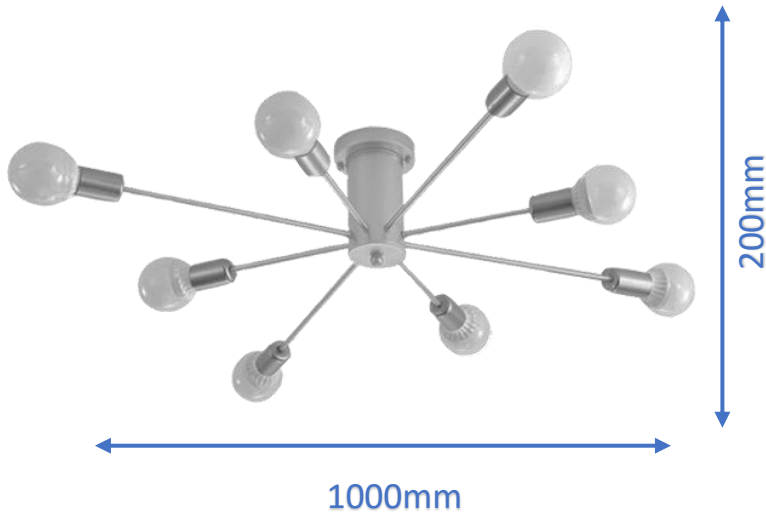

PRODUCT DETAILS »

Catalogue number	Description	Colour	Lampholder
955LOREN8/WH	Ceiling lamp	White & gold	8xE27
955LOREN8/BL	Ceiling lamp	Black	8xE27

DIMENSIONS »