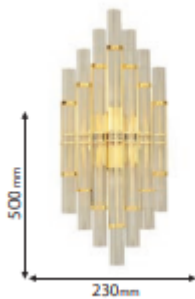

EL[®]MARK

The Brand of Electricity

WALL LAMP ELDER

GENERAL INFORMATION »

- ∴ Rated voltage: 220-240V
- ∴ Color: Gold
- ∴ Material: Metal + Crystals
- ∴ Lamp holder: E14
- ∴ Power: max 40W
- ∴ Environmentally Friendly – does not emit Mercury and Lead (by RoHS Directive)
- ∴ Protection against dust and moisture: IP20
- ∴ Lamps Not Included

- ∴ General illumination
- ∴ Domestic applications
- ∴ Hotels, restaurants, home interior,

PRODUCT DETAILS »

Catalogue number	Type	Lamp holder	Material	Colour body
955ELDER2W/GD	Wall lamp	2x E14	Metal + Crystals	gold

DIMENSIONS »

Catalogue number	Diameter (mm)	Height (mm)
955ELDER2W/GD	230	500

ADDITIONAL INFORMATION »

Catalogue number	Barcode	Packing/Box (pcs)
955ELDER2W/GD	3800131248893	1/2