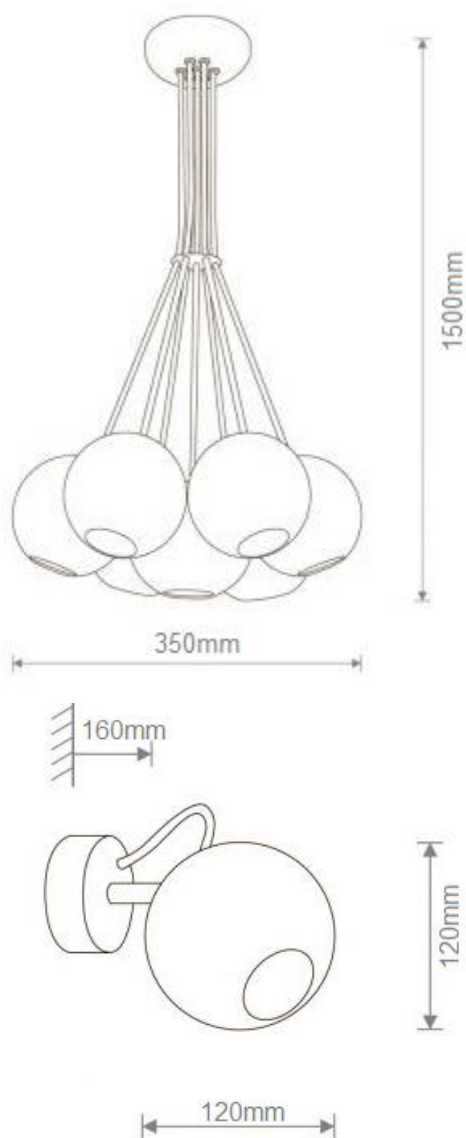

EL[®]MARK

The Brand of Electricity

TINY SERIES

GENERAL INFORMATION »

- ∴ Input Voltage: 220-240VAC
- ∴ Lamp holder: GU10
- ∴ Material: Metal
- ∴ Color of the body: Pink; Blue; Multicolor
- ∴ Lamps: Not Included, max 35W
- ∴ IP Rate: IP20

AREAS OF APPLICATION »

- ∴ General illumination
- ∴ Domestic applications
- ∴ Home interior

PRODUCT DETAILS »

Catalogue number	Description	Colour	Lamp holder
955TINY1/P	Wall lamp	Pink	1xGU10
955TINY1/B	Wall lamp	Blue	1xGU10
955TINY7/MC	Chandelier	Multicolor	7xGU10

DIMENSIONS »

ADDITIONAL INFORMATION »

Catalogue number	Barcode	Packing/Box (pcs)
955TINY1/P	3800131228390	1/1
955TINY1/B	3800131228406	1/1
955TINY7/MC	3800131228413	1/1