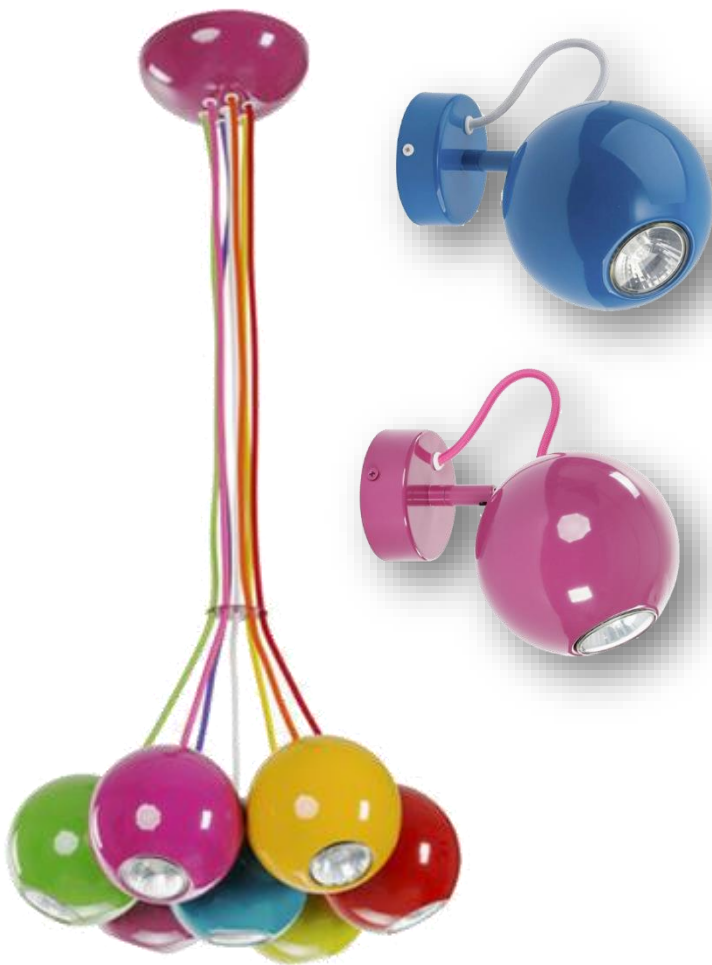

EL[®]MARK

The Brand of Electricity

TINY SERIES

GENERAL INFORMATION »

- ∴ Input Voltage: 220-240VAC
- ∴ Lamp holder: GU10
- ∴ Material: Metal
- ∴ Color of the body: Pink; Blue; Multicolor
- ∴ Lamps: Not Included, max 35W
- ∴ IP Rate: IP20

FEATURES »

- ∴ Stylish and modern
- ∴ Perfect for kids' room
- ∴ Environmentally friendly - no mercury and lead
- ∴ No ultraviolet and infrared rays
- ∴ Resistant to shock and vibration stable body
- ∴ Low heat emission

AREAS OF APPLICATION »

- ∴ General illumination
- ∴ Domestic applications
- ∴ Home interior

PRODUCT DETAILS »

Catalogue number	Description	Colour	Lamp holder
955TINY1/P	Wall lamp	Pink	1xGU10
955TINY1/B	Wall lamp	Blue	1xGU10
955TINY7/MC	Chandelier	Multicolor	7xGU10