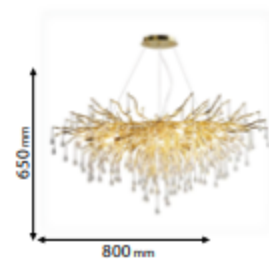

EL[®]MARK

The Brand of Electricity

ANDREW

GENERAL INFORMATION »

- ∴ Input Voltage: 220-240VAC
- ∴ Lamp holder: G9
- ∴ Material: Aluminum + Crystals
- ∴ Color of the body: Gold
- ∴ Crystal index: K9
- ∴ Lamps: Not Included, max 11W on lamp holder
- ∴ IP Rate: IP20

- ∴ General illumination
- ∴ Domestic applications
- ∴ Home interior

PRODUCT DETAILS »

Catalogue number	Description	Colour	Max (W)	Lampholder
955ANDREW13	Chandelier	Gold	13X11W	13xG9

DIMENSIONS »

Catalogue number	Length (mm)	Width (mm)	Height (mm)
955ANDREW13	1200	350	600