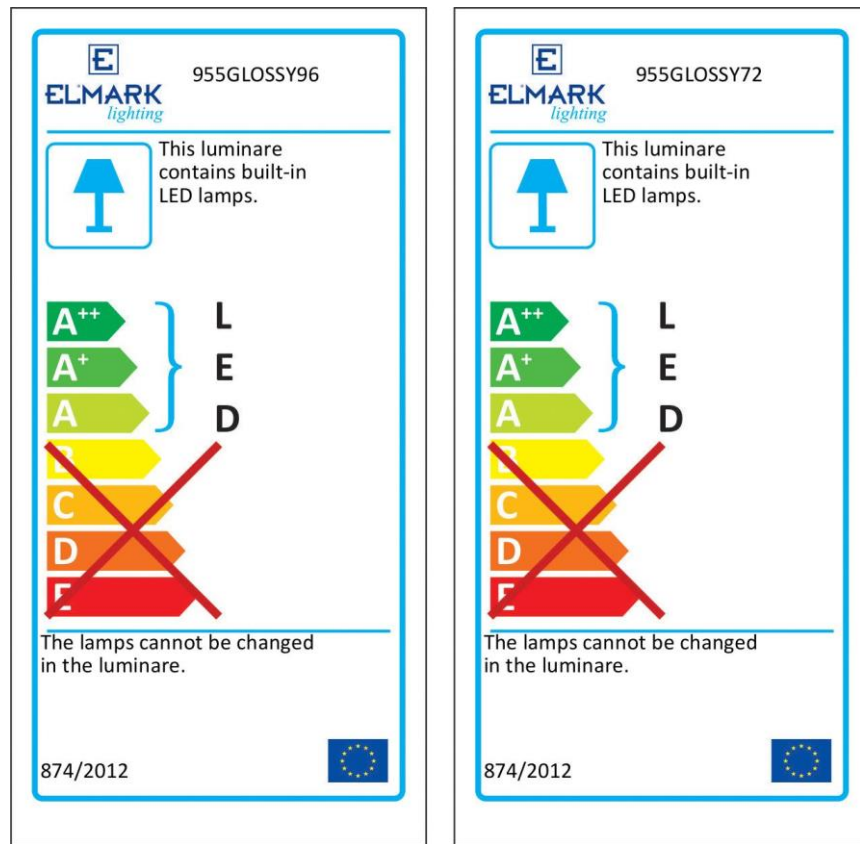

Barcodes

955GLOSSY96	3800131198525
955GLOSSY72	3800131198532

Energy efficiency

Standards

- EN 55015 • EN 61000-3-2 • EN 61000-3-3 • EN 61547 • EN 61347-1 • EN 61347-2-13 • EN 13032-4 •