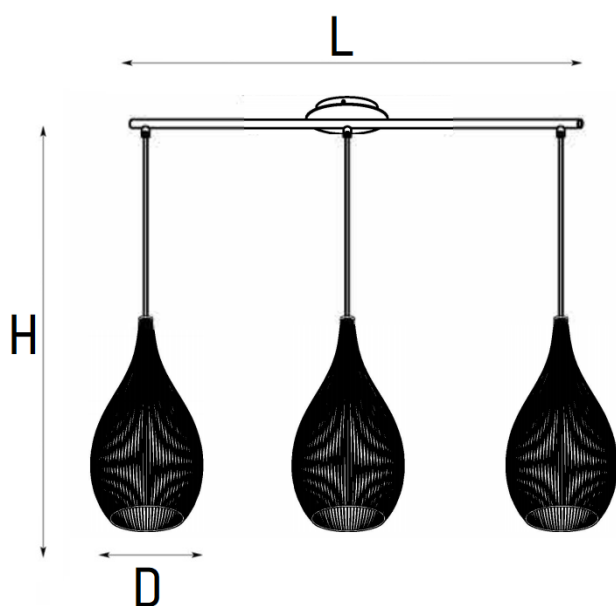

EL[®]MARK

The Brand of Electricity

MALI SERIES

GENERAL INFORMATION »

- ∴ Input Voltage: 220-240VAC
- ∴ Lamp holder: E27
- ∴ Material: Metal
- ∴ Color of the body: Black
- ∴ Lamps: Not Included, max 40W
- ∴ IP Rate: IP20

DIMENSIONS »

Catalogue number	Diameter (mm)	Length (mm)	Height (mm)
955MALI3/WH	200	900	1500
955MALI3/BL	200	900	1500

ADDITIONAL INFORMATION »

Catalogue number	Barcode	Packing/Box (pcs)
955MALI3/WH	3800131228444	1/1
955MALI3/BL	3800131228451	1/1