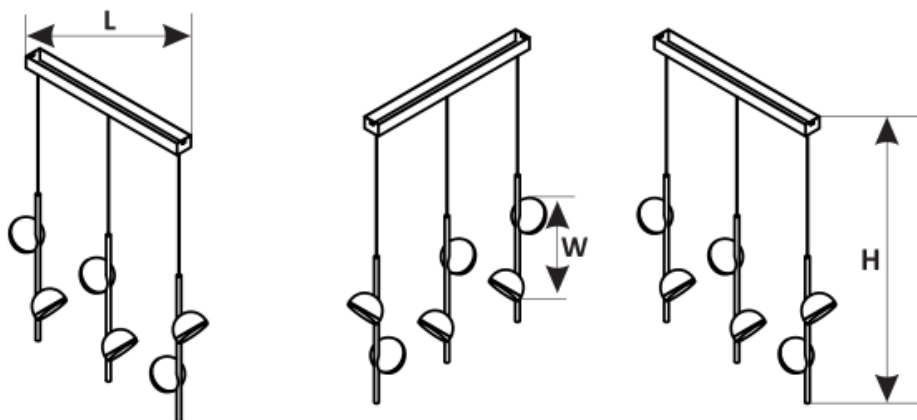

AREAS OF APPLICATION »

- ∴ General illumination
- ∴ Domestic applications
- ∴ Home interior
- ∴ Hotels

PRODUCT DETAILS »

Catalogue number	Description	Watt (W)	Whole fixture lumens (lm)	Colour temp. (K)	Colour
955OLIVIA7W	Wall fixture	7	490	3000	Black
955OLIVIA42	Chandelier	42	3150	3000	Black
955OLIVIA42P	Pendant	42	3150	3000	Black

DIMENSIONS »

Catalogue number	Length (mm)	Width (mm)	Height (mm)
955OLIVIA42P	130	90	250

Catalogue number	Width (mm)	Height (mm)
955OLIVIA42	430	300

Catalogue number	Length (mm)	Width (mm)	Height (mm)
955OLIVIA42P	730	100	1200