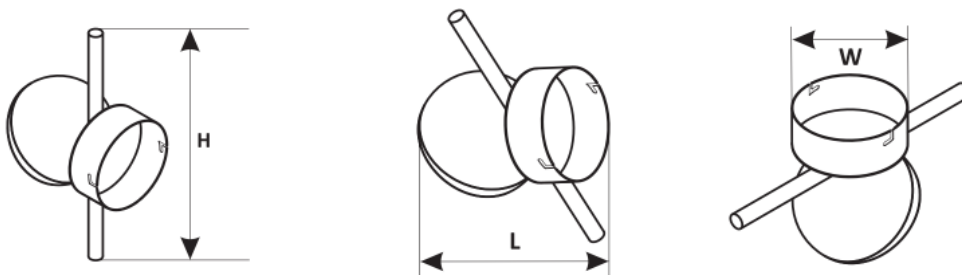

AREAS OF APPLICATION »

- ∴ General illumination
- ∴ Domestic applications
- ∴ Home interior
- ∴ Hotels

PRODUCT DETAILS »

Catalogue number	Description	Watt (W)	Whole fixture lumens (lm)	Colour temp. (K)	Colour
955OLIVIA7W	Wall fixture	7	490	3000	Black
955OLIVIA42	Chandelier	42	3150	3000	Black
955OLIVIA42P	Pendant	42	3150	3000	Black

DIMENSIONS »

Catalogue number	Length (mm)	Width (mm)	Height (mm)
955OLIVIA42P	130	90	250

Catalogue number	Width (mm)	Height (mm)
955OLIVIA42	430	300

Catalogue number	Length (mm)	Width (mm)	Height (mm)
955OLIVIA42P	730	100	1200