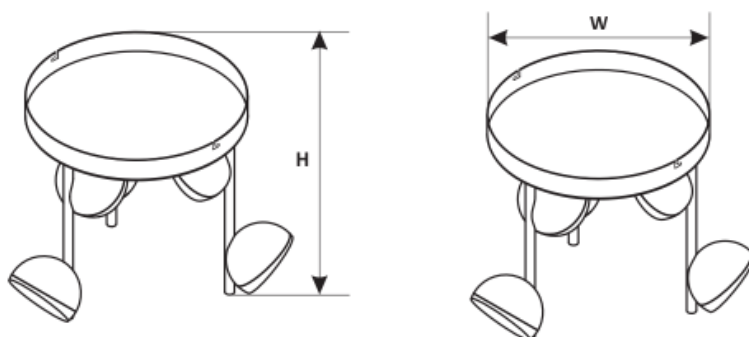

AREAS OF APPLICATION »

- ∴ General illumination
- ∴ Domestic applications
- ∴ Home interior
- ∴ Hotels

PRODUCT DETAILS »

Catalogue number	Description	Watt (W)	Whole fixture lumens (lm)	Colour temp. (K)	Colour
955OLIVIA7W	Wall fixture	7	490	3000	Black
955OLIVIA42	Chandelier	42	3150	3000	Black
955OLIVIA42P	Pendant	42	3150	3000	Black

DIMENSIONS »

Catalogue number	Length (mm)	Width (mm)	Height (mm)
955OLIVIA42P	130	90	250

Catalogue number	Width (mm)	Height (mm)
955OLIVIA42	430	300

Catalogue number	Length (mm)	Width (mm)	Height (mm)
955OLIVIA42P	730	100	1200