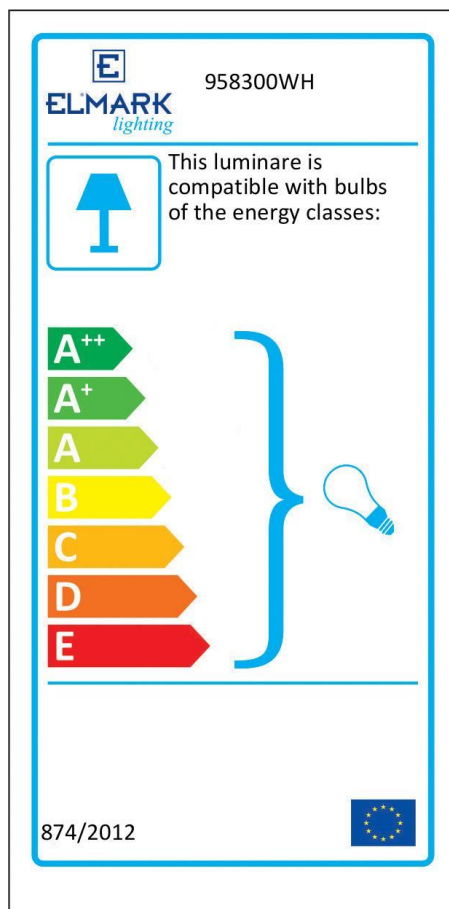

DECOR CLASSIC SENSOR

Technical data:

<i>Nominal voltage:</i>	230V / 50-60Hz
<i>Lampholder:</i>	2xE27
<i>Material:</i>	Metal with glass
PIR sensor	
<i>Detection Range:</i>	360°
<i>Detection distance:</i>	MAX 6m
<i>Time Delay:</i>	10 ± 3sec to 7min ± 2min (adjustable)
<i>Ambient light:</i>	<3-2000 lux (adjustable)
<i>Detection motion speed:</i>	0.6 – 1.5m/s
<i>Installation height:</i>	2.2-4m

Features

- *Environmentally friendly - no mercury and lead*
- *Ceiling fixture with movement sensor*
- *No need of electrical switches for turning on/off the light*
- *Attractive design*
- *No ultraviolet and infrared rays*
- *Resistant to shock and vibration stable body*
- *Low heat emission*
- *Compact size*

Area of application

- *General illumination*
- *Domestic applications*
- *Home interior*
- *Schools*
- *Staircases*

Variants and Dimensions

Description	Colour	Lampholder	Size		Catalogue number
			Width/Diameter	Length	
Ceiling lamp	White	2xE27	300	-	958300WH
Ceiling lamp	Satin nickel	2xE27	300	-	958300MCH
Ceiling lamp	White	2xE27	300	300	958120WH
Ceiling lamp	Satin nickel	2xE27	300	300	958120MCH

Barcodes

3800131184832	958300WH
3800131184856	958300MCH
3800131184818	958120WH
3800131184825	958120MCH

Energy efficiency

Standards

- EN 55015 • EN 60598-1 • EN 60598-2-1 • EN 61547 •