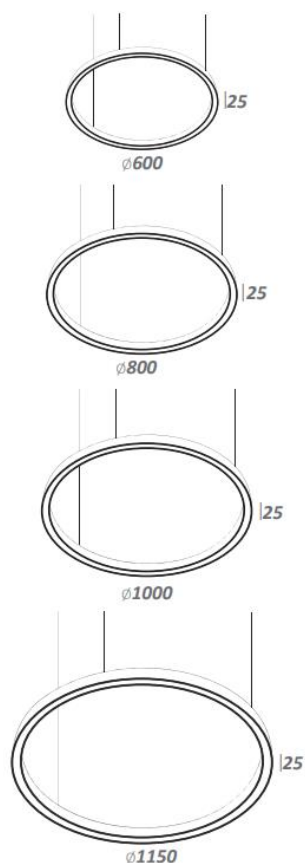

### GENERAL INFORMATION »

- ∴ Rated voltage: 230V/ 50-60Hz
- ∴ Power: 35W; 42W; 50W; 63W
- ∴ Power supply: 42V SELV driver
- ∴ Colour temperature: 4000K
- ∴ Type of LED: SMD
- ∴ Colour: White; Black; Grey
- ∴ Body: Aluminium
- ∴ Reflector: Polycarbonate (PC)
- ∴ Beam angle: 90°
- ∴ Colour rendering index: Ra≥80
- ∴ Switch on/off: >15 000
- ∴ Long life: 20 000h
- ∴ Protection against dust and moisture: IP40

## PRODUCT DETAILS »

Catalogue number BLACK	Catalogue number WHITE	Catalogue number GREY	Watt (W)	Whole fixture lumens (lm)	Colour temp. (K)
99RING6004035A/BL	99RING6004035A/WH	99RING6004035A/GR	35	3500	4000
99RING8004060A/BL	99RING8004060A/WH	99RING8004060A/GR	42	4200	4000
99RING10004075A/BL	99RING10004075A/WH	99RING10004075A/GR	50	5000	4000
99RING11504096A/BL	99RING11504096A/WH	99RING11504096AGR	63	6300	4000

## DIMENSIONS »