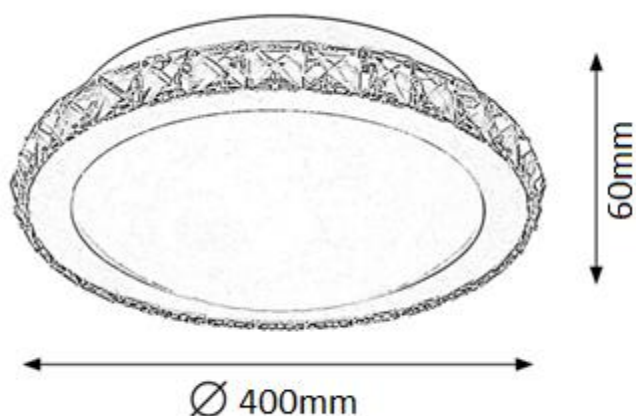

### GENERAL INFORMATION »

- ∴ Power: 18W
- ∴ Rated voltage: 230V; 50-60Hz
- ∴ Colour temp.: Adjustable
- ∴ Power Supply: control gear, DC device-driver
- ∴ LED chip: SANAN 5730
- ∴ Colour rendering index: Ra≥80
- ∴ Average Lifetime: 30 000h
- ∴ Body: Metal
- ∴ Colour of the body: Chrome
- ∴ Beam angle: 120°
- ∴ Remote control: Yes
- ∴ Dimmable: Yes
- ∴ Installation: Surface mounted luminaire
- ∴ Protection against dust and moisture: IP40

## PRODUCT DETAILS »

Catalogue number	Watt (W)	Whole fixture lumens (lm)	Colour temp. (K)	Colour body
95SELENA18LED	18	1170	CCT - adjustable	Chrome

## DIMENSIONS »