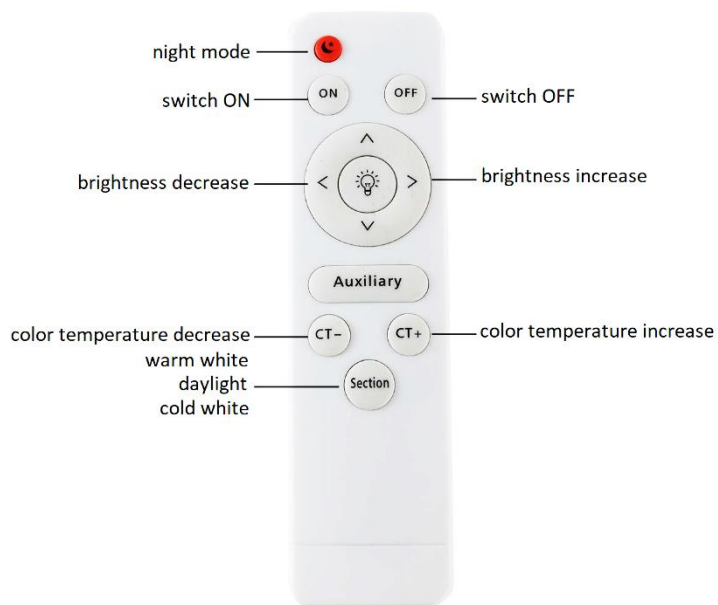

REMOTE CONTROL FUNCTIONS »

Catalogue number	Barcode	Packing/Box (pcs)
95SELENA18LED	3800131228741	1/5