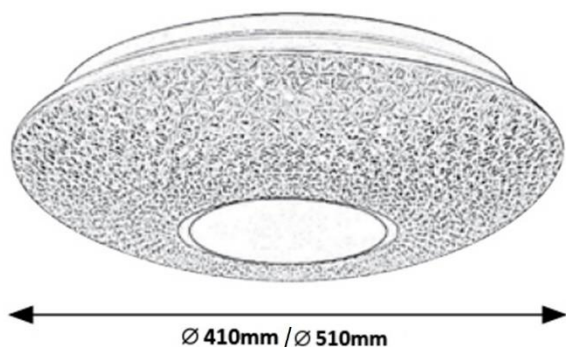

PRODUCT DETAILS »

Catalogue number	Watt (W)	Whole fixture lumens (lm)	Colour temp. (K)	Colour body
95LUCE24LED	24	1480	CCT - adjustable	Chrome
95LUCE36LED	36	2150	CCT - adjustable	Chrome

DIMENSIONS »

ADDITIONAL INFORMATION »

E ELMARK lighting **LUCE**

This luminaire contains built-in LED lamps.

A++ } L
A+ } E
A } D
B
C
D
E

~~The lamps cannot be changed in the luminaire.~~

874/2012