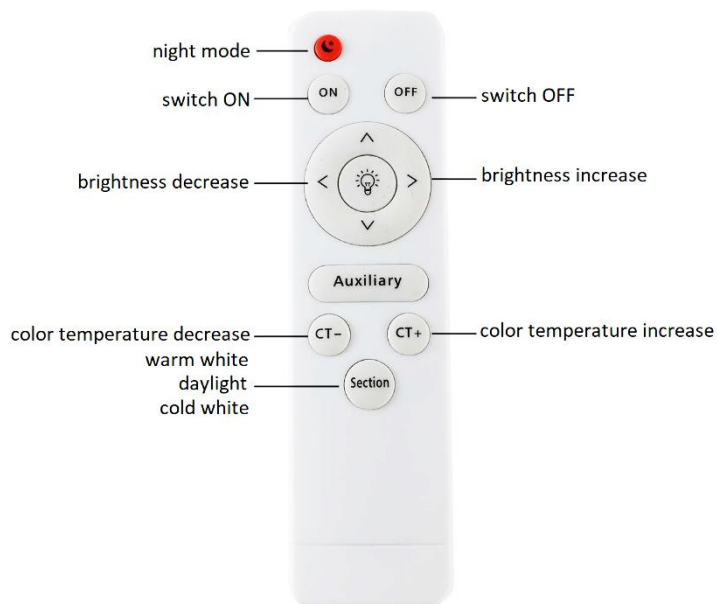

EL[®]MARK

The Brand of Electricity

LUCE LED CEILING LAMP

GENERAL INFORMATION »

- ∴ Power: 24W; 36W
- ∴ Rated voltage: 230V; 50-60Hz
- ∴ Colour temp.: Adjustable
- ∴ Power Supply: control gear, DC device-driver
- ∴ LED chip: SANAN 2835 with LENS
- ∴ Colour rendering index: Ra≥80
- ∴ Average Lifetime: 30 000h
- ∴ Body: Metal
- ∴ Colour of the body: Chrome
- ∴ Beam angle: 130°
- ∴ Remote control: Yes
- ∴ Dimmable: Yes
- ∴ Installation: Surface mounted luminaire
- ∴ Protection against dust and moisture: IP40

FEATURES »

- ∴ Stylish and modern
- ∴ Pleasant and uniform light distribution
- ∴ Low power consumption
- ∴ Repeated switch on/off does not affect the lifespan
- ∴ Safety, low voltage operation
- ∴ Instant light with maximum luminous flux
- ∴ Environmentally friendly - no mercury and lead
- ∴ No ultraviolet and infrared rays

AREAS OF APPLICATION »

- ∴ Residential and Commercial buildings
- ∴ Home interior
- ∴ Hotels and Restaurants

PRODUCT DETAILS »

Catalogue number	Watt (W)	Whole fixture lumens (lm)	Colour temp. (K)	Colour body
95LUCE24LED	24	1480	CCT - adjustable	Chrome
95LUCE36LED	36	2150	CCT - adjustable	Chrome

DIMENSIONS »

ADDITIONAL INFORMATION »

E ELMARK lighting **LUCE**

 This luminaire contains built-in LED lamps.

A++ } L
A+ } E
A } D
B
C
D
E

~~The lamps cannot be changed in the luminaire.~~

874/2012 

REMOTE CONTROL FUNCTIONS »