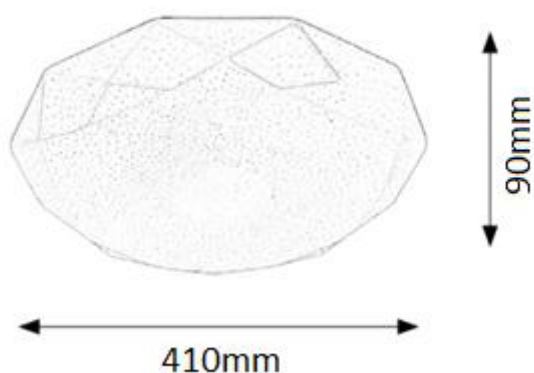

PRODUCT DETAILS »

Catalogue number	Watt (W)	Whole fixture lumens (lm)	Colour temp. (K)	Colour body
95REGO18LED	18	1260	CCT - adjustable	White

DIMENSIONS »

ADDITIONAL INFORMATION »

ELMARK lighting **REGO**

This luminaire contains built-in LED lamps.

A++ } **L**
A+ } **E**
A } **D**
~~**B**~~
~~**C**~~
~~**D**~~
~~**E**~~

The lamps cannot be changed in the luminaire.

874/2012