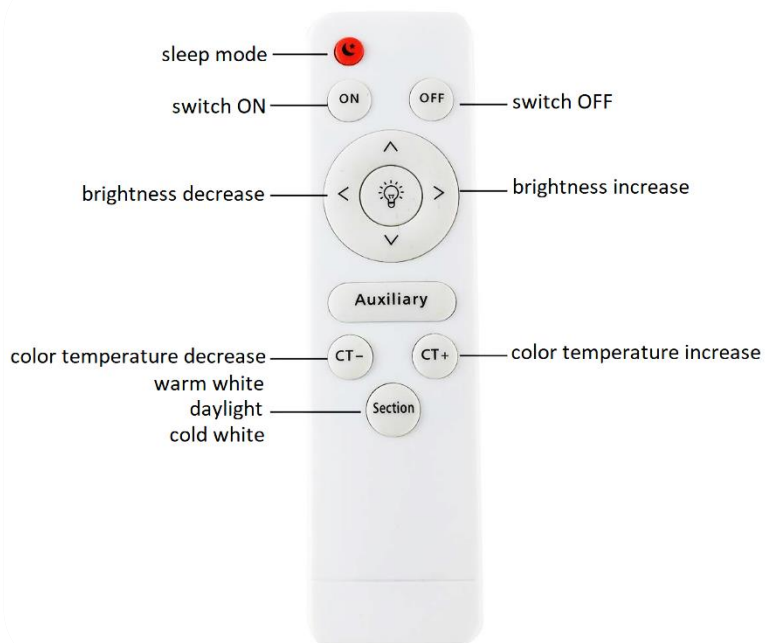

REMOTE CONTROL FUNCTIONS »

Catalogue number	Barcode	Packing/Box (pcs)
95REGO18LED	3800131228802	1/1