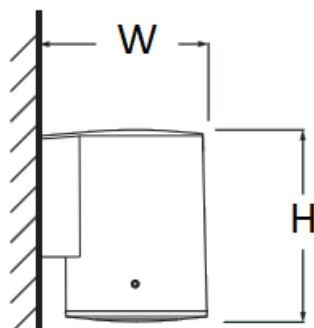

TECHNICAL SPECIFICATION SHEET

ELMARK[®]

The Brand of Electricity

PRODUCT DETAILS »

Catalogue number	Description	Colour	Watt (W)	Whole fixture lumens (lm)	Colour temp. (K)	Lamp holder
96FRANCA90/BL	Ceiling fixtures	black	1x6	600	2700/4000 settable	1xGU10
96FRANCA90/GR	Ceiling fixtures	gray	1x6	600	2700/4000 settable	1xGU10
96FRANCA901L/BL	Facade lighting	black	1x6	600	2700/4000 settable	1xGU10
96FRANCA901L/GR	Facade lighting	gray	1x6	600	2700/4000 settable	1xGU10
96FRANCA902L/BL	Facade lighting	black	2x6	1200	2700/4000 settable	2xGU10
96FRANCA902L/GR	Facade lighting	gray	2x6	1200	2700/4000 settable	2xGU10

DIMENSIONS »

FRANCA 90

Catalogue number	Diameter (mm)	Height (mm)
96FRANCA90/BL	95	115
96FRANCA90/GR	95	115

FRANCA 90-1

Catalogue number	Diameter (mm)	Width (mm)	Height (mm)
96FRANCA901L/BL	95	110	128
96FRANCA901L/GR	95	110	128