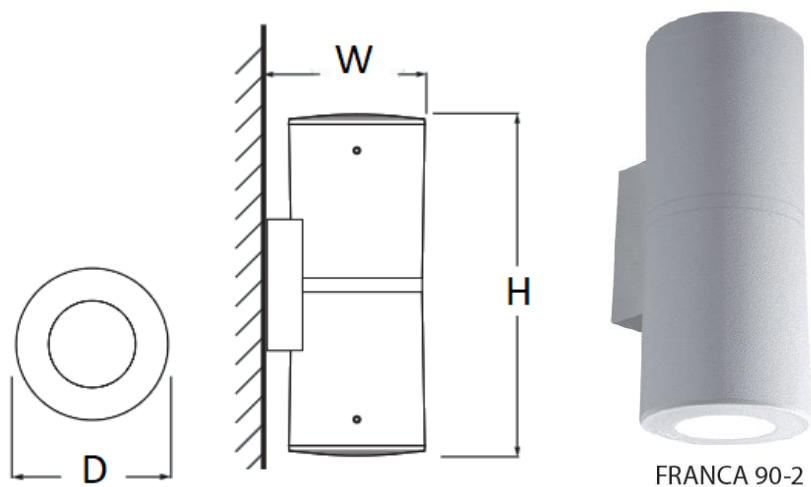

TECHNICAL SPECIFICATION SHEET

ELMARK[®]

The Brand of Electricity

PRODUCT DETAILS »

Catalogue number	Description	Colour	Watt (W)	Whole fixture lumens (lm)	Colour temp. (K)	Lamp holder
96FRANCA90/BL	Ceiling fixtures	black	1x6	600	2700/4000 settable	1xGU10
96FRANCA90/GR	Ceiling fixtures	gray	1x6	600	2700/4000 settable	1xGU10
96FRANCA901L/BL	Facade lighting	black	1x6	600	2700/4000 settable	1xGU10
96FRANCA901L/GR	Facade lighting	gray	1x6	600	2700/4000 settable	1xGU10
96FRANCA902L/BL	Facade lighting	black	2x6	1200	2700/4000 settable	2xGU10
96FRANCA902L/GR	Facade lighting	gray	2x6	1200	2700/4000 settable	2xGU10

DIMENSIONS »

FRANCA 90

Catalogue number	Diameter (mm)	Height (mm)
96FRANCA90/BL	95	115
96FRANCA90/GR	95	115

FRANCA 90-1

Catalogue number	Diameter (mm)	Width (mm)	Height (mm)
96FRANCA901L/BL	95	110	128
96FRANCA901L/GR	95	110	128

TECHNICAL SPECIFICATION SHEET

FRANCA 90-2

Catalogue number	Diameter (mm)	Width (mm)	Height (mm)
96FRANCA902L/BL	95	110	240
96FRANCA902L/GR	95	110	240

ADDITIONAL INFORMATION »

 96FRANCA90/BL

 This luminaire is compatible with bulbs of the energy classes: