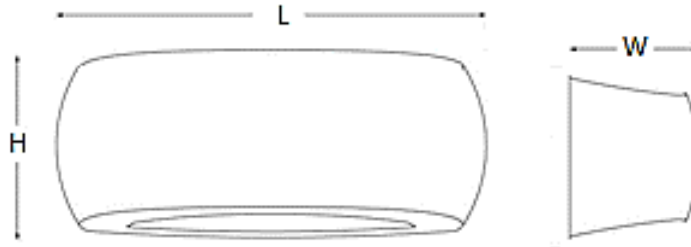

### Basic data:

Description	Watt (W)	Whole fixture lumens (lm)	Colour temp. (K)	Size (mm)			Packing/Box (pcs)	Catalogue number
				Length	Width	Height		
Garden lighting	12	1080	4000	230	72	105	1	95TINA12/BL