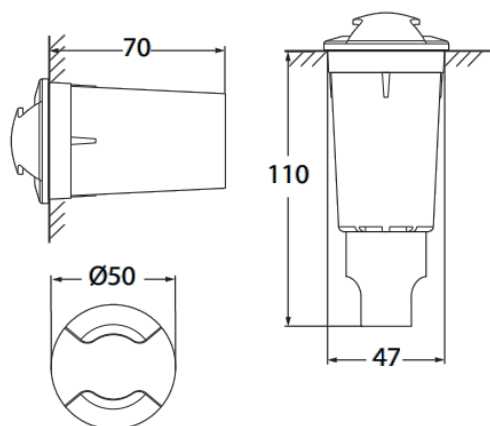

TECHNICAL SPECIFICATION SHEET

PRODUCT DETAILS »

Catalogue number	Model	Watt (W)	Whole fixture lumens (lm)	Colour temp. (K)	Colour body
96ALDO/BL	ALDO	1.7	170	4000	Black
96ALDO/GR	ALDO	1.7	170	4000	Grey
96ALDO2L/BL	ALDO 2L	1.7	170	4000	Black
96ALDO2L/GR	ALDO 2L	1.7	170	4000	Grey

DIMENSIONS »

ALDO

ALDO 2L

ADDITIONAL INFORMATION »

Catalogue number	Barcode	Packing/Box (pcs)
96ALDO/BL	8031874215810	1/50
96ALDO/GR	8031874215803	1/50
96ALDO2L/BL	8031874215896	1/50
96ALDO2L/GR	8031874215918	1/50