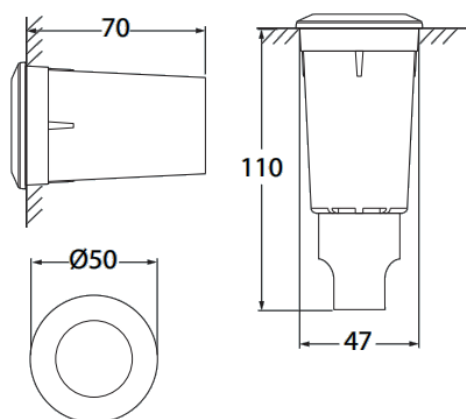

TECHNICAL SPECIFICATION SHEET

PRODUCT DETAILS »

Catalogue number	Model	Watt (W)	Whole fixture lumens (lm)	Colour temp. (K)	Colour body
96ALDO/BL	ALDO	1.7	170	4000	Black
96ALDO/GR	ALDO	1.7	170	4000	Grey
96ALDO2L/BL	ALDO 2L	1.7	170	4000	Black
96ALDO2L/GR	ALDO 2L	1.7	170	4000	Grey

DIMENSIONS »

ALDO

ALDO 2L

ADDITIONAL INFORMATION »

Catalogue number	Barcode	Packing/Box (pcs)
96ALDO/BL	8031874215810	1/50
96ALDO/GR	8031874215803	1/50
96ALDO2L/BL	8031874215896	1/50
96ALDO2L/GR	8031874215918	1/50