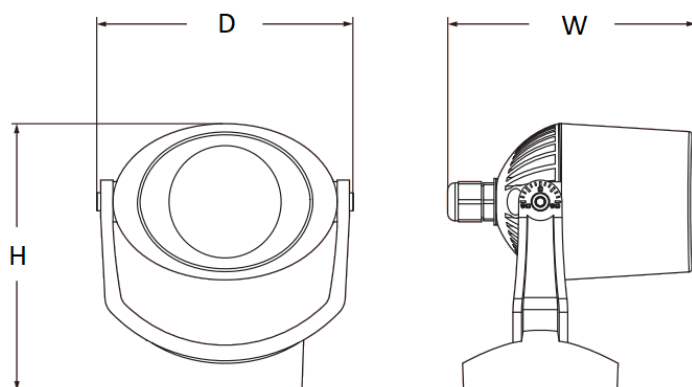

TECHNICAL SPECIFICATION SHEET

ELMARK[®]

The Brand of Electricity

PRODUCT DETAILS »

Catalogue number	Watt (W)	Whole fixture lumens (lm)	Colour temp. (K)	Lamp holder	Colour body
96TOMMYEL/BL	6	600	2700/4000K settable	1xGU10	black
96TOMMYEL/GR	6	600	2700/4000K settable	1xGU10	grey

DIMENSIONS »

Catalogue number	Diameter (mm)	Width (mm)	Height (mm)
96TOMMYEL/BL	122	118	127
96TOMMYEL/GR	122	118	127

ADDITIONAL INFORMATION »

ELMARK lighting 96TOMMYEL/BL

 This luminaire is compatible with bulbs of the energy classes: