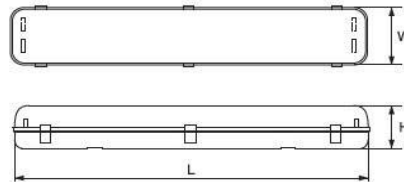

Area of application:

- Damp areas
- Dusty environment
- Kitchen premises
- Roofed outdoor areas

TECHNICAL SPECIFICATION

OUTDOOR- LED FIXTURES

ELMARK®

The Brand of Electricity

Variants and Dimensions:

with LED tubes ELMARK

Watt	Whole fixture lumens (lm)	Colour temp. (K)	Colour body	Size (mm)			Catalogue number	Packing (pcs)
				Length	Width	Height		
1X10	1000	4000	grey	670	74	80	9BE114LEDW	1
1X20	2000	4000	grey	1210	64	85	9BE128LEDW	1
2X10	2000	4000	grey	670	106	80	9BE214LEDW	1
1X10	1000	6400	grey	670	74	80	9BE114LEDCW	1
1X20	2000	6400	grey	1210	64	85	9BE128LEDCW	1
2X10	2000	6400	grey	670	106	80	9BE214LEDCW	1