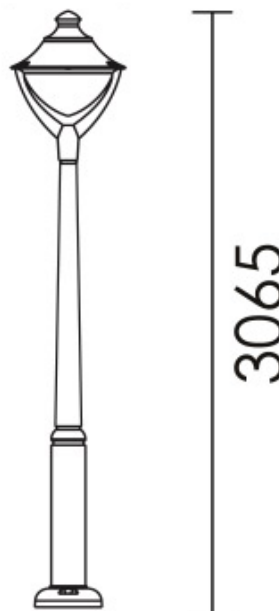

Technical data:

- Rated voltage: 230V / 50-60Hz
- Light source: LED lamp included.
- Power: 50W
- Colour temperature: 4000K
- Whole fixture lumens: 5000lm
- Lamp holder: E27
- Material: Resin
- Body colour: Black
- Class of Insulation: II
- Protection against dust and moisture: IP65

Variants and Dimensions:

TECHNICAL SPECIFICATION

GARDEN

ELMARK®

The Brand of Electricity

Catalogue number	Model	Lamp included	Colour body	Body material	IP Rating	Size (mm)	
						Length	Height
96BEPPE40/BL	Post	yes	black	Resin	IP 65	3065	3065