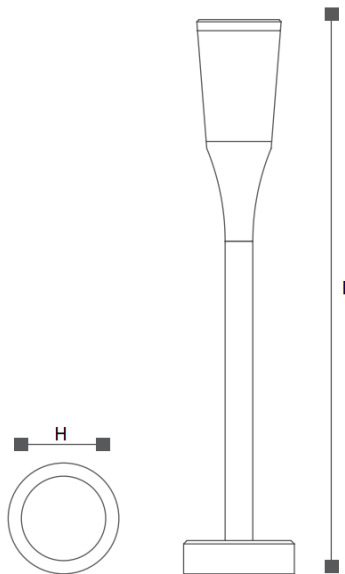

EL[®]MARK

The Brand of Electricity

LED GARDEN

GRF 157

Technical data:

- Rated voltage: 220-240V/ 50-60Hz
- Power: 10W
- Chip: 8 pcs Osram SMD3030
- Colour temperature: 4000K
- LED source: EPISTAR 45pcs 2835 SMD
- Colour: Dark grey
- Material: Plastic + Aluminium
- Colour rendering index: Ra> 80
- Average lifetime: 30 000h
- Switch on/off: 20 000
- Protection against dust and moisture: IP54

TECHNICAL SPECIFICATION

ELMARK[®]

The Brand of Electricity

GARDEN

Variants and Dimensions:

Catalogue number	Watt (W)	Whole fixture lumens (lm)	Colour temp. (K)	Colour body	Size (mm)		
					Length	Width	Height
96LEDW157	10	800	4000	dark gray	250	90	80

Catalogue number	Watt (W)	Whole fixture lumens (lm)	Colour temp. (K)	Colour body	Size (mm)	
					Length	Height
96LEDP15780	10	800	4000	dark gray	800	100

TECHNICAL SPECIFICATION

GARDEN

ELMARK®

The Brand of Electricity