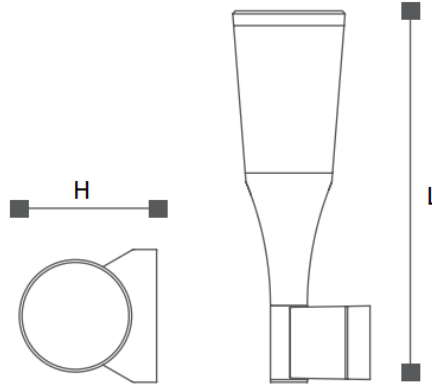

EL[®]MARK

The Brand of Electricity

LED GARDEN

GRF 157

Technical data:

- Rated voltage: 220-240V/ 50-60Hz
- Power: 10W
- Chip: 8 pcs Osram SMD3030
- Colour temperature: 4000K
- LED source: EPISTAR 45pcs 2835 SMD
- Colour: Dark grey
- Material: Plastic + Aluminium
- Colour rendering index: Ra> 80
- Average lifetime: 30 000h
- Switch on/off: 20 000
- Protection against dust and moisture: IP54

TECHNICAL SPECIFICATION

ELMARK[®]

The Brand of Electricity

GARDEN

Variants and Dimensions:

Catalogue number	Watt (W)	Whole fixture lumens (lm)	Colour temp. (K)	Colour body	Size (mm)		
					Length	Width	Height
96LEDW157	10	800	4000	dark gray	250	90	80

Catalogue number	Watt (W)	Whole fixture lumens (lm)	Colour temp. (K)	Colour body	Size (mm)	
					Length	Height
96LEDP15780	10	800	4000	dark gray	800	100

TECHNICAL SPECIFICATION

GARDEN

ELMARK®

The Brand of Electricity