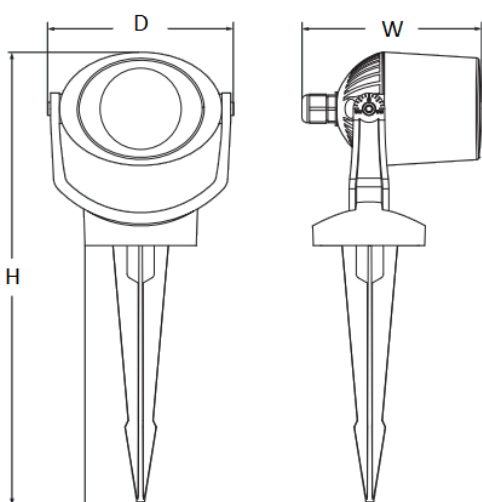

ELMARK[®]

The Brand of Electricity

LED GROUND FIXTURE

MINI TOMMY ELSP

GENERAL INFORMATION »

- ∴ Rated voltage: 230V / 50-60Hz
- ∴ Power: 6W
- ∴ Colour temperature: 2700/4000K settable
- ∴ Colour rendering index: Ra≥80
- ∴ Operating temperature: -20° ÷ + 65°C
- ∴ Body material: Resin
- ∴ Lamp holder: GU10
- ∴ Protection against dust and moisture: IP66

TECHNICAL SPECIFICATION SHEET

ELMARK[®]

The Brand of Electricity

PRODUCT DETAILS »

Catalogue number	Watt (W)	Whole fixture lumens (lm)	Colour temp. (K)	Lamp holder	Colour body
96TOMMYELSP/BL	6	600	2700/4000K settable	1xGU10	black
96TOMMYELSP/GR	6	600	2700/4000K settable	1xGU10	grey

DIMENSIONS »

Catalogue number	Diameter (mm)	Width (mm)	Height (mm)
96TOMMYELSP/BL	122	118	310
96TOMMYELSP/GR	122	118	310

ADDITIONAL INFORMATION »

ELMARK lighting 96TOMMYELSP/GR

This luminaire is compatible with bulbs of the energy classes: