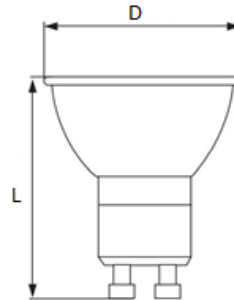

- General illumination
- Domestic applications
- Outdoor applications only in suitable luminaires

TECHNICAL SPECIFICATION

LAMPS AND COMPONENTS

ELMARK[®]

The Brand of Electricity

Variants and Dimensions:

▪ LED LAMP SMD2835 120°

Watt	Dimmable	Lamp holder	LED lamp lumens	Colour temp.	Beam angle	Size (mm)		Catalogue number
						Length	Diameter	
(W)			(lm)	(K)				
3	-	GU10	270	4000	120°	53	50	99LED727
3	-	GU10	270	2700	120°	53	50	99LED728
6.5	-	GU10	585	6400	120°	53	50	99LED796
6.5	-	GU10	585	4000	120°	53	50	99LED729
6.5	-	GU10	585	2700	120°	53	50	99LED730
8	-	GU10	720	6400	120°	56	50	99LED831CW
8	-	GU10	720	4000	120°	56	50	99LED831W
8	-	GU10	720	2700	120°	56	50	99LED831WW

▪ LED LAMP SMD5050 COLOR

Watt	Dimmable	Lamp holder	LED lamp lumens	Colour temp.	Beam angle	Size (mm)		Catalogue number
						Length	Diameter	
(W)			(lm)	(K)				
6	-	GU10	-	red	120°	53	50	99LED733
6	-	GU10	-	blue	120°	53	50	99LED734
6	-	GU10	-	green	120°	53	50	99LED735