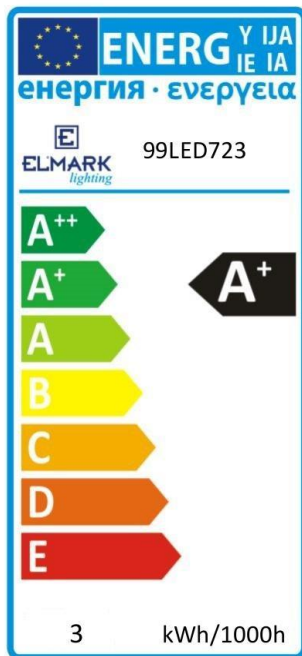

TECHNICAL SPECIFICATION

LAMPS AND COMPONENTS

ELMARK®

The Brand of Electricity

▪ LED LAMP SMD2835 120° DIMMABLE

Watt	Dimmable	Lamp holder	LED lamp lumens	Colour temp.	Beam angle	Size (mm)		Catalogue number
						Length	Diameter	
(W)			(lm)	(K)				
6.5	Yes	GU10	585	4000	120°	53	50	99LED731
6.5	Yes	GU10	585	2700	120°	53	50	99LED732

Additional information:

Catalogue number	Barcode
99LED727	3800131192059
99LED728	3800131192066
99LED796	3800131205124
99LED729	3800131192073
99LED730	3800131192080
99LED733	3800131192110
99LED734	3800131192127
99LED735	3800131192134
99LED731	3800131192097
99LED732	3800131192103

EN 55015 • EN 61000-3-2 • EN 61000-3-3 • EN 61547 • EN 62560 • EN 13032-4 • EN 50581:2012

www.elmarkholding.eu