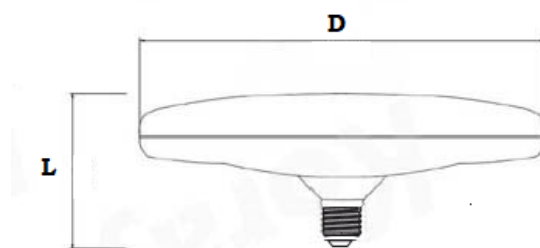

LED FLYING SAUCER U95

Technical data

<i>Rated voltage:</i>	230V; 50-60Hz
<i>Power:</i>	18W; 24W; 32W; 50W
<i>Colour temperature:</i>	4000K; 3000K
<i>LED source:</i>	SMD5730
<i>Lamp holder:</i>	E27
<i>Colour rendering index:</i>	Ra≥80
<i>Switch on/off:</i>	>25 000
<i>Average life:</i>	30 000h

Areas of application

- General illumination
- Domestic applications
- Hotels and restaurants
- Commercial complexes

Variants and dimensions

Watt	Socket type	LED lamp lumens	Colour temp.	Beam angle	Size (mm)		Catalogue number
(W)		(lm)	(K)		Length	Diameter	
18	E27	1200	3000	120°	81	150	99LED776
18	E27	1200	4000	120°	81	150	99LED777
24	E27	1700	3000	120°	81	185	99LED778
24	E27	1700	4000	120°	81	185	99LED779
32	E27	2080	3000	120°	81	235	99LED780
32	E27	2080	4000	120°	81	235	99LED781
50	E27	4000	3000	180°	100	160	99LED906
20	E27	4000	4000	180°	100	160	99LED907