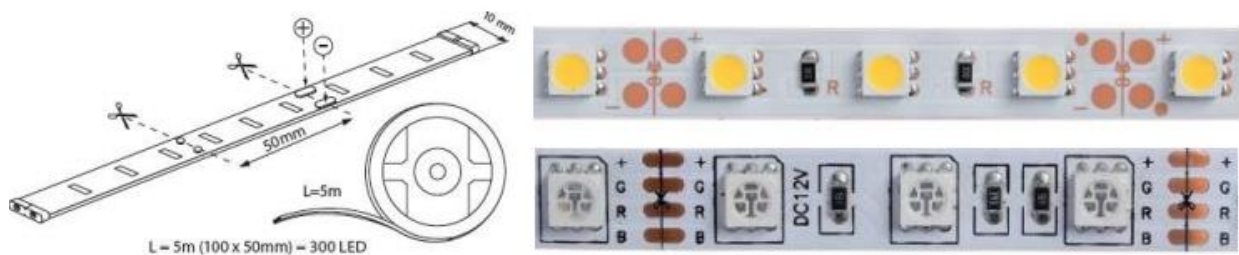

Area of application:

- Domestic application
- Accent lighting
- Landscape lighting
- Shops
- Pathways

Variants and Dimensions:

Model	LEDs	Watts / meter	Colour temp. (K)	Colour of light	Protection rating	Catalogue number
LED-5050-60-WW	60pcs/m	14.4W/M	2700-3000	warm white	IP20	99LED670
LED-5050-60-CW	60pcs/m	14.4W/M	6200-6500	cold white	IP20	99LED671
LED-5050-60-Y	60pcs/m	14.4W/M	587-592	yellow	IP20	99LED672
LED-5050-60-G	60pcs/m	14.4W/M	520-525	green	IP20	99LED673
LED-5050-60-B	60pcs/m	14.4W/M	465-470	blue	IP20	99LED674
LED-5050-60-R	60pcs/m	14.4W/M	620-630	red	IP20	99LED675
LED-5050-60-RGB	60pcs/m	14.4W/M	-	RGB	IP20	99LED676
LED-5050-60-WW	60pcs/m	14.4W/M	2700-3000	warm white	IP65	99LED677
LED-5050-60-CW	60pcs/m	14.4W/M	6200-6500	cold white	IP65	99LED678
LED-5050-60-Y	60pcs/m	14.4W/M	587-592	yellow	IP65	99LED679
LED-5050-60-G	60pcs/m	14.4W/M	520-525	green	IP65	99LED680
LED-5050-60-B	60pcs/m	14.4W/M	465-470	blue	IP65	99LED681
LED-5050-60-R	60pcs/m	14.4W/M	620-630	red	IP65	99LED682
LED-5050-60-RGB	60pcs/m	14.4W/M	-	RGB	IP65	99LED683