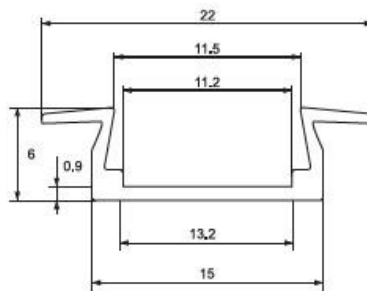

## ALUMINIUM PROFILE FOR LED STRIP

### **ELM718/2** – Recessed mounted

#### **Variants and dimensions**

Model		Catalogue number	Packing (pcs)
<b>ELM718/2-1000</b>	Aluminum profile for LED strip with matt PVC cover-1m	99ACC11	10
<b>ELM718/2-2000</b>	Aluminum profile for LED strip with matt PVC cover-2m	99ACC12	10
<b>ELM718/2-end cap</b>	PVC end cap	99ACC13	50