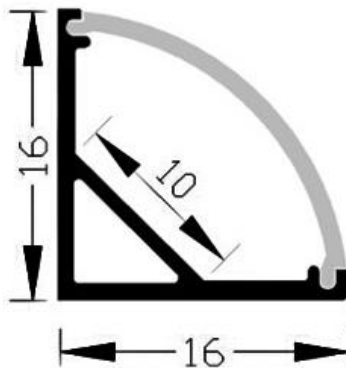

ELMARK[®]

The Brand of Electricity

ELMARK[®]

The Brand of Electricity

ALUMINIUM PROFILE FOR LED STRIP

ELM9012 – Surface mounted

Aluminum profiles and accessories are used in installation of LED strips. They provide exquisite and professional appearance to any room. Widely used in the interior and household lighting.

Technical characteristics:

- Type: aluminium profile with matt PVC cover
- Housing: aluminium
- Installation: surface mounting
- Related products (not incl. in the kit): 99ACC16 End caps., 99ACC17 Fixing bracket

Application:

- Hotels
- Interior lighting
- Decorative lighting
- Household lighting

Variants and dimensions:

Model	Description	Catalogue number	Packing/ Box (pcs)
ELM9012/2-1000	Aluminum profile for LED strip with matt PVC cover-1m	99ACC14	1/50
ELM9012/2-2000	Aluminum profile for LED strip with matt PVC cover-2m	99ACC15	1/50
ELM9012/2-end cap	PVC end cap	99ACC16	1/100
ELM9012/2-connector	Fixing bracket	99ACC17	1/1500