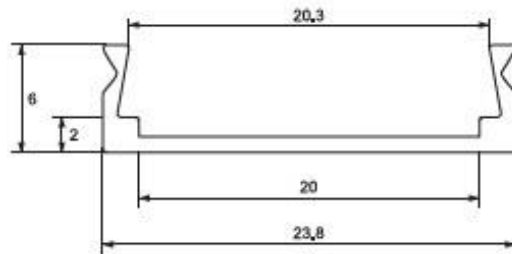

ALUMINIUM PROFILE FOR LED STRIP

ELM6220/1 – Surface mounted

Variants and dimensions

Model		Catalogue number	Packing (pcs)
ELM6220/1-1000	Aluminum profile for LED strip with matt PVC cover-1m	99ACC23	10
ELM6220/1-end cap	PVC end cap	99ACC24	50
ELM6220/1-connector	Fixing bracket	99ACC25	50