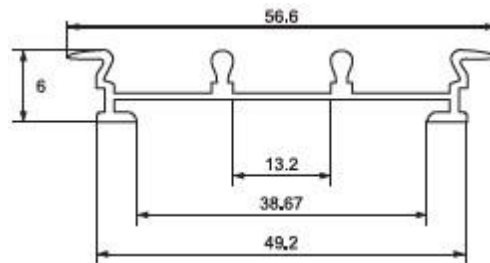

ALUMINIUM PROFILE FOR LED STRIP

ELM950/2 – Recessed mounted

Variants and dimensions

Model		Catalogue number	Packing (pcs)
ELM950/2-1000	Aluminum profile for LED strip with matt PVC cover-1m	99ACC31	10
ELM950/2-end cap	PVC end cap	99ACC32	50