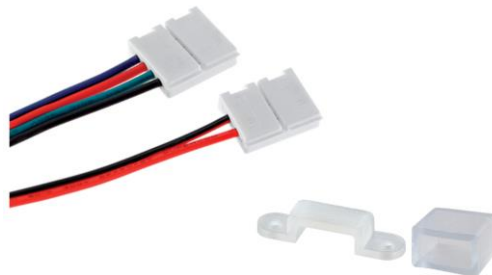

ACCESSORIES FOR LED STRIP

- SILICONE CLIPS FOR LED STRIP

Type	Catalogue number	Packing (pcs)
ACC01	99ACC01	50

- ONE COLOUR LED STRIP CONNECTOR, 150MM CABLE

Type	Catalogue number	Packing (pcs)
ACC02	99ACC02	50

- ONE COLOUR LED STRIP CONNECTOR, 150MM CABLE

Type	Catalogue number	Packing (pcs)
ACC03	99ACC03	50

TECHNICAL SPECIFICATION

- RGB LED STRIP CONNECTOR, 150MM CABLE

Type	Catalogue number	Packing (pcs)
ACC04	99ACC04	50

- ONE COLOUR LED STRIP CONNECTOR

Type	Catalogue number	Packing (pcs)
ACC05	99ACC05	50

- RGB LED STRIP CONNECTOR

Type	Catalogue number	Packing (pcs)
ACC06	99ACC06	50

- FEMALE CONNECTOR WITH CABLE 15CM

Type	Catalogue number	Packing (pcs)
ACC19	99ACC19	100

TECHNICAL SPECIFICATION

- 4PIN CONNECTOR WITH CABLE 20CM

Type	Catalogue number	Packing (pcs)
ACC19	99ACC20	100

- CAPS FOR LED STRIP

Type	Catalogue number	Packing (pcs)
FRONT CAPS for LED strip SMD3528 IP65	99LED450	500
END CAPS for LED strip SMD3528 IP65	99LED451	500
FRONT CAPS for LED strip SMD5050 IP65	99LED452	500
END CAPS for LED strip SMD5050 IP65	99LED453	500
FRONT CAPS for RGB LED strip SMD5050 IP65	99LED454	500
END CAPS for RGB LED strip SMD5050 IP65	99LED455	500