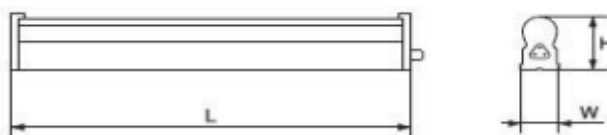

LIGHTING FIXTURES

RAINBOW LED

Technical data

<i>Rated voltage:</i>	230V/ 50-60Hz
<i>Power:</i>	5W; 9W; 14W; 18W;
<i>Colour of tube:</i>	White; Warm white; Red; Green; Blue
<i>LED source:</i>	SMD 2835
<i>Housing:</i>	Aluminium
<i>Diffuser:</i>	PVC
<i>Beam angle:</i>	270°
<i>Colour rendering index:</i>	Ra≥80
<i>Switch on/off:</i>	>20 000
<i>Long life:</i>	30 000h
<i>Installation:</i>	Wall and ceiling installation
<i>Protection against dust and moisture:</i>	IP20
<i>Protection class:</i>	II
<i>Surface requirements:</i>	F

Area of application

- Decorative lighting of indoor areas
- Widely used in lighting of shopping centers

Variants and Dimensions

Watt	Colour	LED lamp lumens (lm)	Size (mm)			Catalogue number	Packing (pcs)
			Length	Width	Height		
5W	white	400	320	22	35	9RT5300/WH	25
5W	warm white	400	320	22	35	9RT5300/WW	25
5W	red	-	320	22	35	9RT5300/R	25
5W	green	-	320	22	35	9RT5300/G	25
5W	blue	-	320	22	35	9RT5300/B	25
9W	white	720	555	22	35	9RT5600/WH	25
9W	warm white	720	555	22	35	9RT5600/WW	25
9W	red	-	555	22	35	9RT5600/R	25
9W	green	-	555	22	35	9RT5600/G	25
9W	blue	-	555	22	35	9RT5600/B	25
14W	white	1120	860	22	35	9RT5900/WH	25
14W	warm white	1120	860	22	35	9RT5900/WW	25
14W	red	-	860	22	35	9RT5900/R	25
14W	green	-	860	22	35	9RT5900/G	25
14W	blue	-	860	22	35	9RT5900/B	25
18W	white	1440	1165	22	35	9RT51200/WH	25