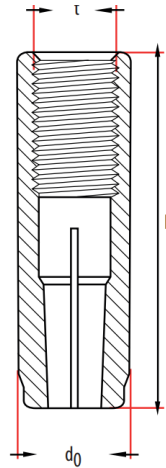

ELMARK[®]

The Brand of Electricity

DROP IN ANCHOR

- ✓ Material: Galvanized steel
- ✓ Covering: Zn
- ✓ Fast and easy installation
- ✓ Application: For fixing in concrete and hard materials
- ✓ Ideal for secure fixing for mechanical services cable tray, sprinkler systems, air conditioning & suspended ceilings

Variants:

Thread	Length (mm)	Drill diameter (mm)	Packing/ Box (pcs)	Catalogue number
(t)	(L)	(d0)		
M6	25	8	100	M517233
M8	30	10	100	M517234
M10	40	12	50	M517235