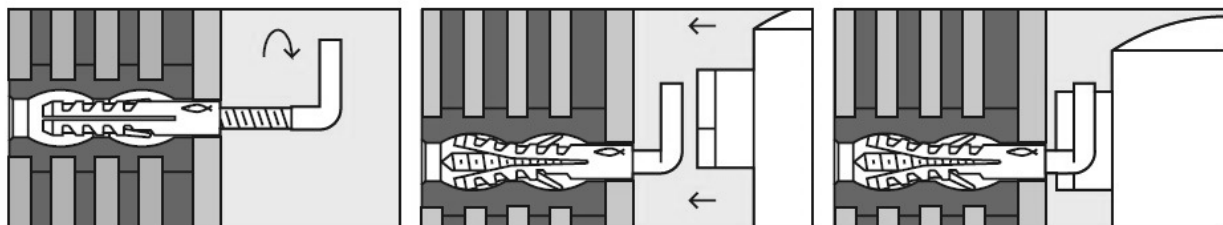

## RIGHT ANGLE SCREW SET

- ✓ Material: PLUG-Nylon PA6; SCREW- Zinc-plated steel
- ✓ SET: 2 pcs
- ✓ Application: Suitable for heavy ribbing ensures a tight hold in aerated blocks

Plug size (mm)	Screw size (mm)	Packing/ Box (pcs)	Catalogue number
12x60	10x75	1	M517156