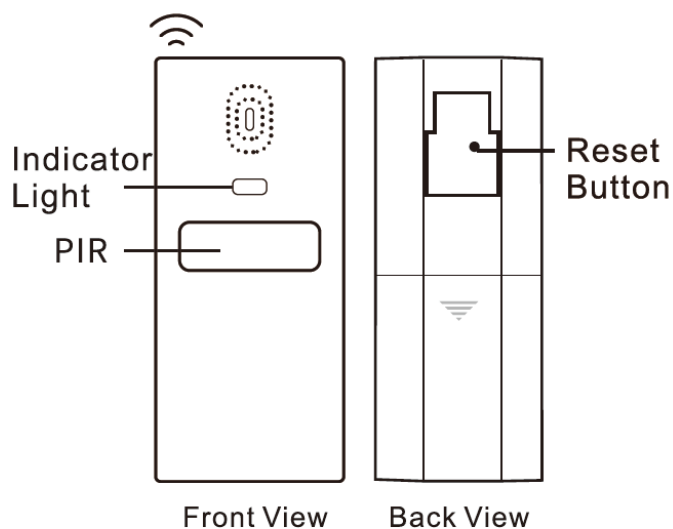

### FUNCTION »

∴ How it works:

When someone is detected by the infrared sensor, it will send alarm signal to the smartphone via APP.

∴ Indicator Light:

**Rapid blink:** WiFi configuration in Smart mode (2 times/second).

**Double blink:** Connecting to WiFi.

**Steady On:** WiFi connected, connecting to the Cloud.

∴ Low Battery Indicator:

When the battery is low (<3.3V), a push notification will be sent to the APP for an alert.

## TECHNICAL DETAILS »

- ∴ Working Distance: 30m (open area)
- ∴ IP Sensor Angle: 110°max 7m