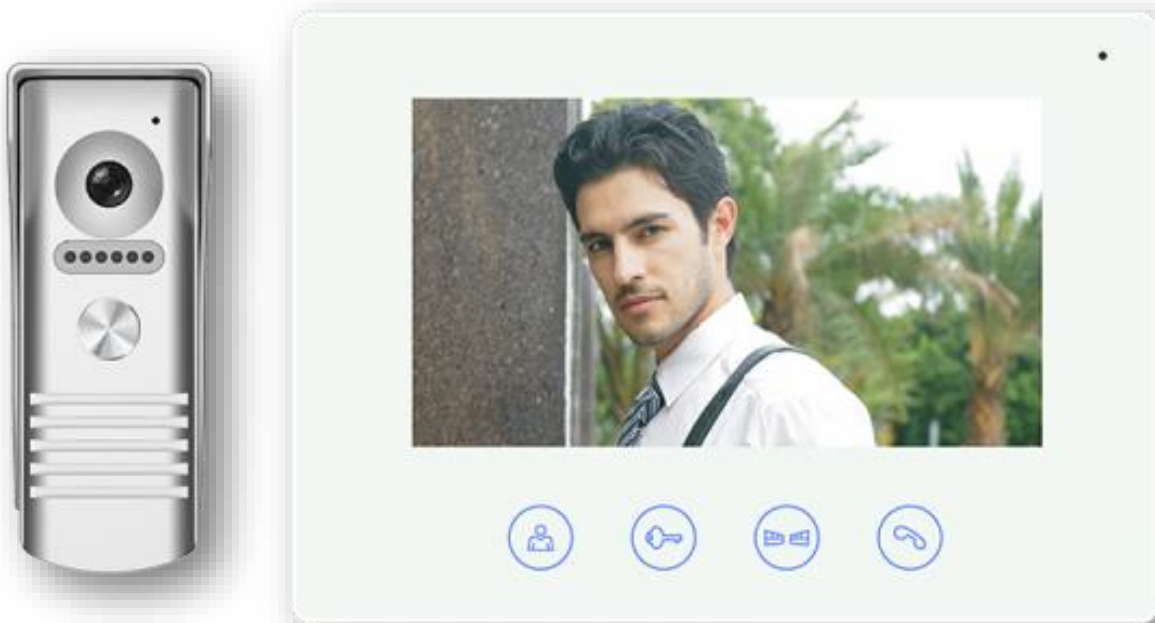

ELMARK[®]

The Brand of Electricity

SINGLE WAY SMART INTERCOM SYSTEMS

FUNCTION »

- ∴ Monitoring: See and speak to visitors via the APP from anywhere
- ∴ Unlock door: when someone presses the button on the outdoor unit, the smartphone and the indoor unit will ring together. The local remote video intercom will be pushed to your smartphone APP, you can also unlock the door strike remotely by APP, or unlock by the door monitor unit. The door strike needs extra power supply.
- ∴ Recording: User can take photos or record video via APP
- ∴ Intercom: Two-way voice communication

OUTDOOR UNITS TECHNICAL DATA »

- ∴ Working Voltage: 12VDC
- ∴ Working Current: ≤ 500mA
- ∴ IP Rating: IP44
- ∴ Body material: Metal: anti-oxidation and anti-vandal outdoor unit
- ∴ Night Vision: Supported

INDOOR MONITOR TECHNICAL DATA»

- ∴ Connecting wire: 4- core
- ∴ Ring tone: 16 melody
- ∴ Working Voltage: 12VDC
- ∴ Resolution: 800x400
- ∴ Working Current: ≤ 1100mA
- ∴ Talking time: 120s±10%
- ∴ Monitoring time: 40s±10%