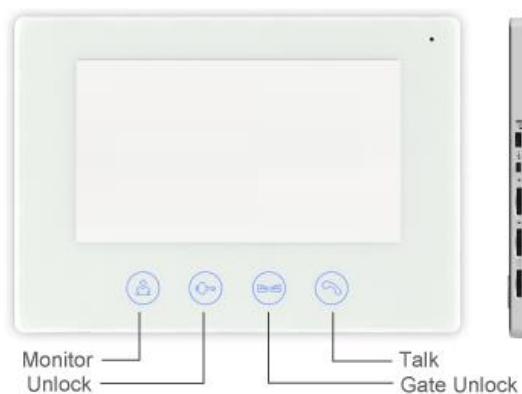

ELMARK[®]

The Brand of Electricity

SINGLE WAY SMART INTERCOM SYSTEMS

FUNCTION »

- ∴ Monitoring: See and speak to visitors via the APP from anywhere
- ∴ Unlock door: when someone presses the button on the outdoor unit, the smartphone and the indoor unit will ring together. The local remote video intercom will be pushed to your smartphone APP, you can also unlock the door strike remotely by APP, or unlock by the door monitor unit. The door strike needs extra power supply.
- ∴ Recording: User can take photos or record video via APP
- ∴ Intercom: Two-way voice communication

OUTDOOR UNITS TECHNICAL DATA »

- ∴ Working Voltage: 12VDC
- ∴ Working Current: ≤ 500mA
- ∴ IP Rating: IP44
- ∴ Body material: Metal: anti-oxidation and anti-vandal outdoor unit
- ∴ Night Vision: Supported

INDOOR MONITOR TECHNICAL DATA»

- ∴ Connecting wire: 4- core
- ∴ Ring tone: 16 melody
- ∴ Working Voltage: 12VDC
- ∴ Resolution: 800x400
- ∴ Working Current: ≤ 1100mA
- ∴ Talking time: 120s±10%
- ∴ Monitoring time: 40s±10%

PRODUCT DETAILS »

| Model | Description | Monitors QTY | Voltage | Screen | Catalogue number |
|------------|-------------------------------------|--------------|---------|--------|------------------|
| EL-WF1DP | Single way smart intercom system | 1 | 12VDC | 7 inch | 195071 |
| EL-WF1DP+1 | Single way intercom with 2 monitors | 2 | 12VDC | 7 inch | 195080 |
| EL-WF1DP+2 | Single way intercom with 3 monitors | 3 | 12VDC | 7 inch | 195076 |
| EL-WF1DP+3 | Single way intercom with 4 monitors | 4 | 12VDC | 7 inch | 195078 |
| EL-WF1DP+4 | Single way intercom with 5 monitors | 5 | 12VDC | 7 inch | 195079 |