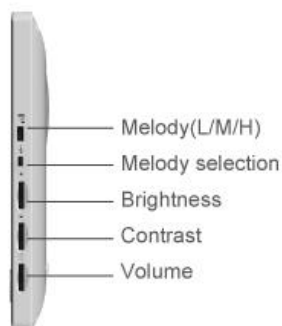

INDOOR MONITOR TECHNICAL DATA»

- ∴ Connecting wire: 4- core
- ∴ Ring tone: 16 melody
- ∴ Working Voltage: 12VDC
- ∴ Resolution: 800x400
- ∴ Working Current: ≤ 1100mA
- ∴ Talking time: 120s±10%
- ∴ Monitoring time: 40s±10%