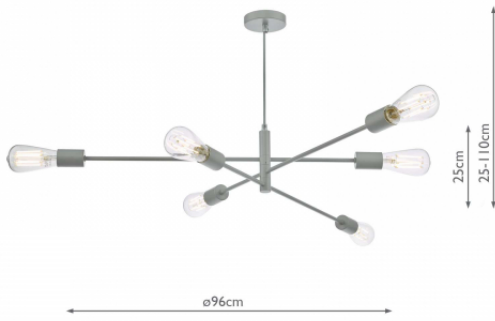

ALA0639

Alana 6 Light Armed Fitting Matt Grey

RRP
£107.40 (inc VAT)

TECHNICAL DATA

Measurements	H min25 - max110 x Ø96cm
Fixing Plate Dimensions	H2 x Ø10cm
Finish	Matt Grey
Material	Metal
Cable Material	Braided Grey
Nett Weight (kg)	1 kg
Primary Light:	
Lamp	6 x 60w max ES GLS
Recommended Lamp	BUL-E27-LED-19

IP Rating	IP20
Suitable	Indoor
Electrical Class	Class II, Double Insulated