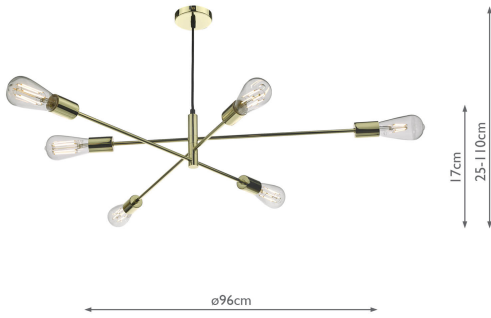

ALA0635

Alana 6 Light Pendant Polished Gold

RRP
£119.40 (inc VAT)

TECHNICAL DATA

Measurements	H min25 - max110 x $\varnothing 96\text{cm}$
Fixing Plate Dimensions	H2 x $\varnothing 10\text{cm}$
Finish	Polished Gold
Material	Metal
Cable Material	Braided Black
Nett Weight (kg)	1 kg
Primary Light:	
Lamp	6 x 60w max ES GLS
Recommended Lamp	BUL-E27-LEDV-1

IP Rating	IP20
Suitable	Indoor
Electrical Class	Class II, Double Insulated