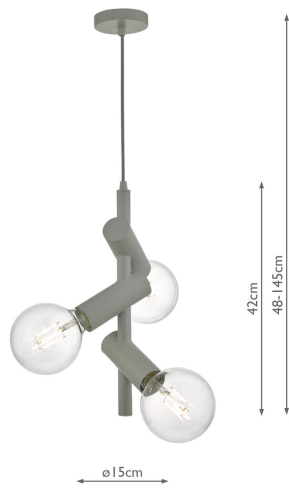

SIO0339

Sion 3 Light Pendant Grey

RRP

£90.00 (inc VAT)

TECHNICAL DATA

Measurements	H min48 - max145 x Ø15cm
Fixing Plate Dimensions	H2.5 x Ø12cm
Finish	Matt Grey
Material	Metal
Cable Material	Braided Grey
Nett Weight (kg)	1 kg
Primary Light:	
Lamp	3 x 60w max ES GLS
Recommended Lamp	BUL-E27-LED-19

IP Rating

IP20

Suitable

Indoor

Electrical Class

Class II, Double Insulated